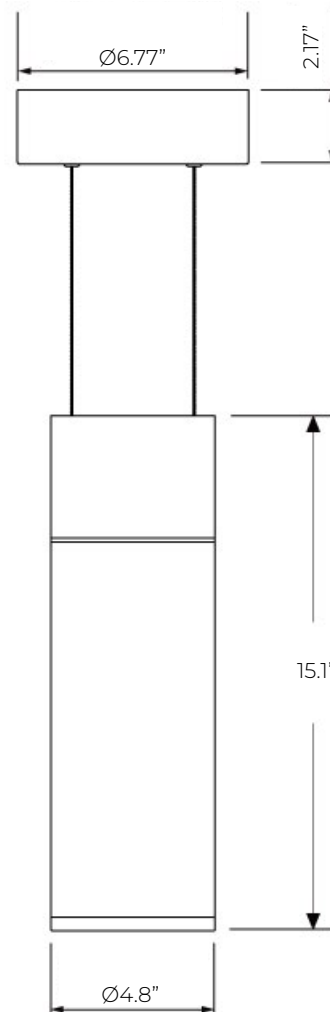

| SERIES | MODEL | SIZE | LAMP | LUMENS | CCT | VOLT | CONTROL | COLOR | OPTIONS |
|--------|-------|-----------------|------|--------------|--|-------------|---------------------------|--|---|
| EUDC-V | 900 | 6 = 6" Diameter | LED | 1500 to 4000 | K27 = 2700K K3 = 3000K K35 = 3500K K4 = 4000K K5 = 5000K | 120/277 UNV | DD = 0-10V Dimming Driver | TAL = Textured Aluminum TBK = Textured Black TBZ = Textured Bronze TWH = Textured White CC = Custom Color RAL = RAL Color | MS = Motion Sensor EM = Emergency Backup DL = Downlight Only UP/DW = Up and Downlight CLXX = Custom Length Body |

CILINDRO

EUDC-V - Cylinder

SIZES

- 6" diameter

COLOR

- Textured or smooth polyester powder coat finishes
- RAL colors available

DIMENSIONS

PACE Illumination 5500 West 111th Street | Oak Lawn, Illinois 60453 | 708-499-1700 | quotes@paceillumination.com