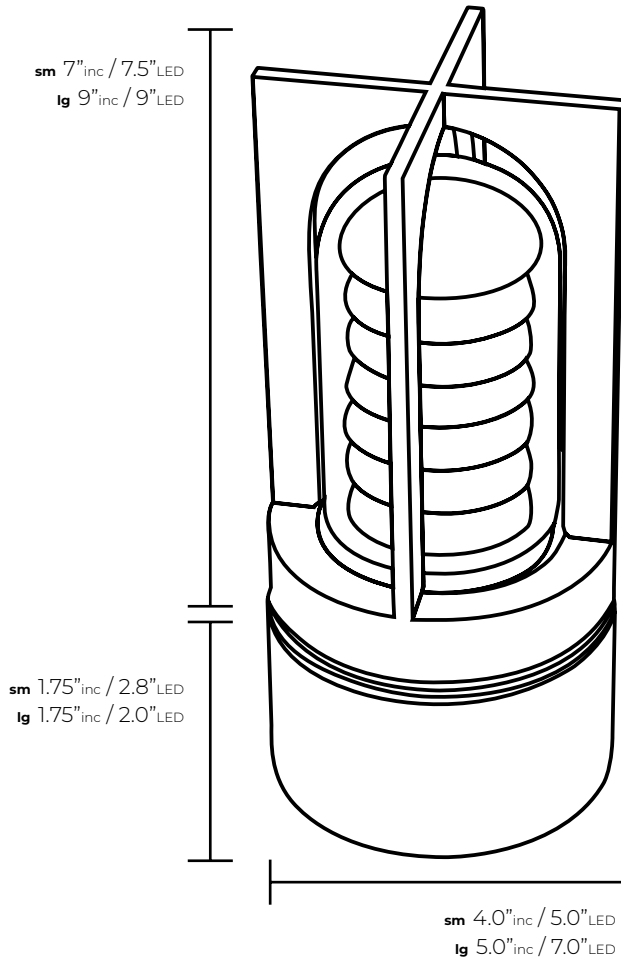

SERIES	MODEL	SIZE	LAMP	LUMENS	CCT	VOLT	OPTICS	CONTROL	COLOR	MOUNTING	OPTIONS
AGPM	6000	S = SMALL L = LARGE	LED	2585	K4 = 4000K	120/277 UNV	BE = 360° Beam Lens PEC = Perforated Collar ^{AAA} O = No Optics	DD = 0-10V Dimming Driver	TAL = Textured Aluminum TBK = Textured Black TBZ = Textured Bronze TWH = Textured White CC = Custom Color RAL = RAL Color	SF = Surface Mount SCE = Surface Conduit Entry Additional Mounting Options Wall, Ceiling, Bollard, Up, Down, Up/Down	NG = No Guard MWG = Milk White Glass RPG = Clear Ribbed Prismatic Globe GEC = Glass End Cap RG = Red Glass BG = Blue Glass GG = Green Glass AG = Amber Glass
ORDERING INFORMATION											
SERIES	MODEL	SIZE	LAMP	LUMENS	CCT	VOLT	OPTICS	CONTROL	COLOR	MOUNTING	OPTIONS

AVANTE GARDE

AGTE Tempo - Surface Mount

SIZES

- Small = 4" x 9.5"
- Large = 5" x 11.5"

MOUNTING

- 3/4" IPS stem
- 30° swivel canopy

COLOR

- Textured or smooth polyester powder coat finishes
- RAL colors available

DIMENSIONS

PACE Illumination 5500 West 111th Street | Oak Lawn, Illinois 60453 | 708-499-1700 | quotes@paceillumination.com

Although PACE has prepared the information contained in this document with all due care, PACE does not warrant or represent that the information is free from errors or omission. Whilst the information is considered to be true and correct at the date of publication, changes in circumstances after the time of publication may impact on the accuracy of the information. The information may change without notice and PACE is not in any way liable for the accuracy of any information printed and stored or in any way interpreted or used.