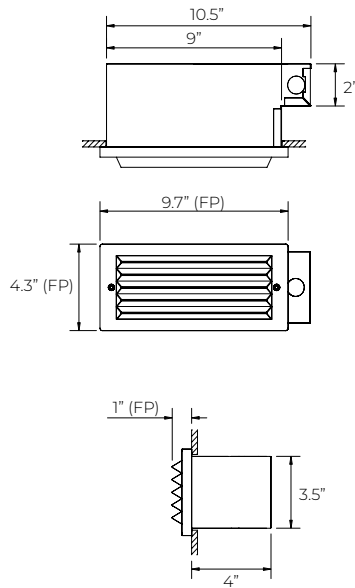

STEPS

HRCL - Wall Mount

SIZES

- Small = 10.5" x 4.3"
- Medium = 10.5" x 5.3"

MOUNTING

- Recessed Wall

COLOR

- Textured or smooth polyester powder coat finishes
- RAL colors optional

DIMENSIONS

Small

NLU
No Louver Face Plate

Medium