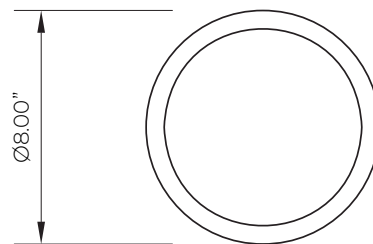

CILINDRO

EUDC-CM - Ceiling Mount

SIZES

- Small: 6" diameter
- Large: 8" diameter

COLOR

- Textured or smooth polyester powder coat finishes
- RAL colors available

DIMENSIONS

D/L Ceiling