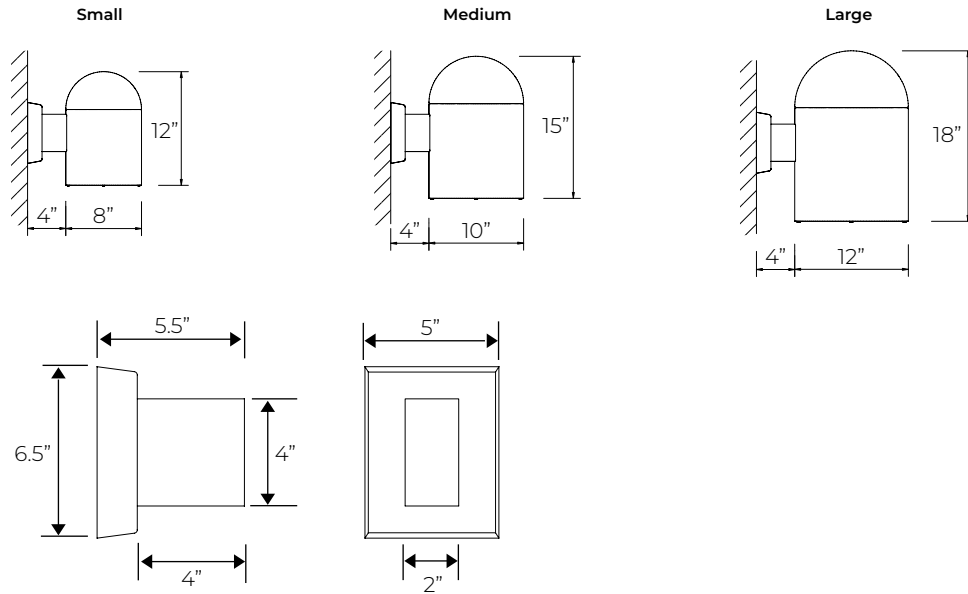

CILINDRO

EDTC - Ceiling, Pole Arm, Stem, Wall Arm Mount

SIZES

- Small: 8" diameter
- Medium: 10" diameter
- Large: 10" diameter

MOUNTING

- Wall Arm Mount
- Pole Arm Mount
- Wall Mount Adjustable

COLOR

- Textured or smooth polyester powder coat finishes
- RAL colors available

DIMENSIONS

WAM

Wall Arm Mount