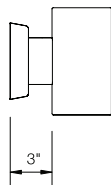

# CILINDRO

## SMAC

**SIZES**  
5", 8", 16" diameter

**MOUNTING**  
Wall, ceiling, stem mounts

**COLOR**  
Textured or smooth polyester powder coat finishes  
RAL Colors available

SMAC 5 = Small

SMAC 8 = Medium

SMAC 16 = Large

CM = ceiling mount

WAM = wall arm mount

Wall arm mount detail

Side View

Canopy Details

ST = stem mount

Although PACE has prepared the information contained in this document with all due care, PACE does not warrant or represent that the information is free from errors or omission. Whilst the information is considered to be true and correct at the date of publication, changes in circumstances after the time of publication may impact on the accuracy of the information. The information may change without notice and PACE is not in any way liable for the accuracy of any information printed and stored or in any way interpreted or used.