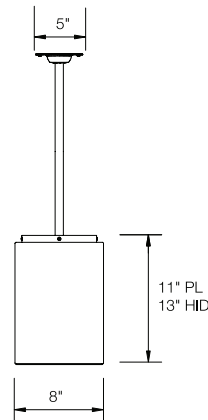

# CILINDRO

## SMAC

**SIZES**  
5", 8", 16" diameter

**MOUNTING**  
Wall, ceiling, stem mounts

**COLOR**  
Textured or smooth polyester powder coat finishes  
RAL Colors available

SMAC 5 = Small

SMAC 8 = Medium

SMAC 16 = Large

CM = ceiling mount

WAM = wall arm mount

Wall arm mount detail

Side View

Canopy Details

ST = stem mount

Although PACE has prepared the information contained in this document with all due care, PACE does not warrant or represent that the information is free from errors or omission. Whilst the information is considered to be true and correct at the date of publication, changes in circumstances after the time of publication may impact on the accuracy of the information. The information may change without notice and PACE is not in any way liable for the accuracy of any information printed and stored or in any way interpreted or used.