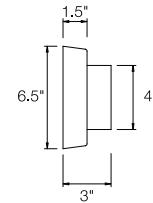

## SMAC

**SIZES**  
5", 8", 16" diameter

**MOUNTING**  
Wall, ceiling, stem mounts

**COLOR**  
Textured or smooth polyester powder coat finishes  
RAL Colors available

SMAC 5 = Small

SMAC 8 = Medium

SMAC 16 = Large

CM = ceiling mount

WAM = wall arm mount

Wall arm mount detail

Side View

Canopy Details

ST = stem mount

Although PACE has prepared the information contained in this document with all due care, PACE does not warrant or represent that the information is free from errors or omission. Whilst the information is considered to be true and correct at the date of publication, changes in circumstances after the time of publication may impact on the accuracy of the information. The information may change without notice and PACE is not in any way liable for the accuracy of any information printed and stored or in any way interpreted or used.