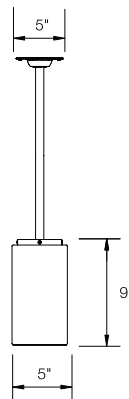

# CILINDRO

## SMAC

**SIZES**  
5", 8", 16" diameter

**MOUNTING**  
Wall, ceiling, stem mounts

**COLOR**  
Textured or smooth polyester powder coat finishes  
RAL Colors available

SMAC 5 = Small

SMAC 8 = Medium

SMAC 16 = Large

CM = ceiling mount

WAM = wall arm mount

Wall arm mount detail

Side View

Canopy Details

ST = stem mount

Although PACE has prepared the information contained in this document with all due care, PACE does not warrant or represent that the information is free from errors or omission. Whilst the information is considered to be true and correct at the date of publication, changes in circumstances after the time of publication may impact on the accuracy of the information. The information may change without notice and PACE is not in any way liable for the accuracy of any information printed and stored or in any way interpreted or used.