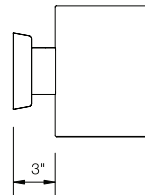

# CILINDRO

## SMAC

**SIZES**  
5", 8", 16" diameter

**MOUNTING**  
Wall, ceiling, stem mounts

**COLOR**  
Textured or smooth polyester powder coat finishes  
RAL Colors available

SMAC 5 = Small

SMAC 8 = Medium

SMAC 16 = Large

CM = ceiling mount

WAM = wall arm mount

Wall arm mount detail

Side View

Canopy Details

ST = stem mount

Although PACE has prepared the information contained in this document with all due care, PACE does not warrant or represent that the information is free from errors or omission. Whilst the information is considered to be true and correct at the date of publication, changes in circumstances after the time of publication may impact on the accuracy of the information. The information may change without notice and PACE is not in any way liable for the accuracy of any information printed and stored or in any way interpreted or used.