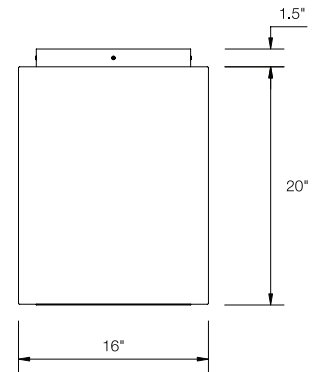

# CILINDRO

## SMAC

**SIZES**  
5", 8", 16" diameter

**MOUNTING**  
Wall, ceiling, stem mounts

**COLOR**  
Textured or smooth polyester powder coat finishes  
RAL Colors available

SMAC 5 = Small

SMAC 8 = Medium

SMAC 16 = Large

CM = ceiling mount

WAM = wall arm mount

Wall arm mount detail

Side View

Canopy Details

ST = stem mount

Although PACE has prepared the information contained in this document with all due care, PACE does not warrant or represent that the information is free from errors or omission. Whilst the information is considered to be true and correct at the date of publication, changes in circumstances after the time of publication may impact on the accuracy of the information. The information may change without notice and PACE is not in any way liable for the accuracy of any information printed and stored or in any way interpreted or used.