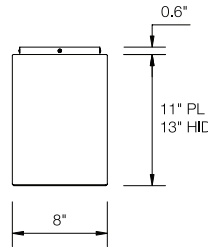

# CILINDRO

## SMAC

**SIZES**  
5", 8", 16" diameter

**MOUNTING**  
Wall, ceiling, stem mounts

**COLOR**  
Textured or smooth polyester powder coat finishes  
RAL Colors available

SMAC 5 = Small

SMAC 8 = Medium

SMAC 16 = Large

CM = ceiling mount

WAM = wall arm mount

Wall arm mount detail

Side View

Canopy Details

ST = stem mount

Although PACE has prepared the information contained in this document with all due care, PACE does not warrant or represent that the information is free from errors or omission. Whilst the information is considered to be true and correct at the date of publication, changes in circumstances after the time of publication may impact on the accuracy of the information. The information may change without notice and PACE is not in any way liable for the accuracy of any information printed and stored or in any way interpreted or used.