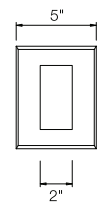

# CILINDRO

## SMAC

**SIZES**  
5", 8", 16" diameter

**MOUNTING**  
Wall, ceiling, stem mounts

**COLOR**  
Textured or smooth polyester powder coat finishes  
RAL Colors available

SMAC 5 = Small

SMAC 8 = Medium

SMAC 16 = Large

CM = ceiling mount

WAM = wall arm mount

Wall arm mount detail

Side View

Canopy Details

ST = stem mount

Although PACE has prepared the information contained in this document with all due care, PACE does not warrant or represent that the information is free from errors or omission. Whilst the information is considered to be true and correct at the date of publication, changes in circumstances after the time of publication may impact on the accuracy of the information. The information may change without notice and PACE is not in any way liable for the accuracy of any information printed and stored or in any way interpreted or used.