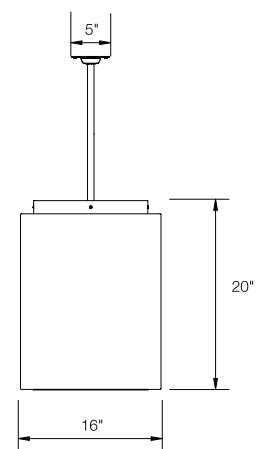

# CILINDRO

## SMAC

**SIZES**  
5", 8", 16" diameter

**MOUNTING**  
Wall, ceiling, stem mounts

**COLOR**  
Textured or smooth polyester powder coat finishes  
RAL Colors available

SMAC 5 = Small

SMAC 8 = Medium

SMAC 16 = Large

CM = ceiling mount

WAM = wall arm mount

Wall arm mount detail

Side View

Canopy Details

ST = stem mount

Although PACE has prepared the information contained in this document with all due care, PACE does not warrant or represent that the information is free from errors or omission. Whilst the information is considered to be true and correct at the date of publication, changes in circumstances after the time of publication may impact on the accuracy of the information. The information may change without notice and PACE is not in any way liable for the accuracy of any information printed and stored or in any way interpreted or used.