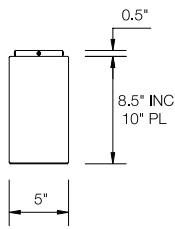

# CILINDRO

## SMAC

**SIZES**  
5", 8", 16" diameter

**MOUNTING**  
Wall, ceiling, stem mounts

**COLOR**  
Textured or smooth polyester powder coat finishes  
RAL Colors available

SMAC 5 = Small

SMAC 8 = Medium

SMAC 16 = Large

CM = ceiling mount

WAM = wall arm mount

Wall arm mount detail

Side View

Canopy Details

ST = stem mount

Although PACE has prepared the information contained in this document with all due care, PACE does not warrant or represent that the information is free from errors or omission. Whilst the information is considered to be true and correct at the date of publication, changes in circumstances after the time of publication may impact on the accuracy of the information. The information may change without notice and PACE is not in any way liable for the accuracy of any information printed and stored or in any way interpreted or used.