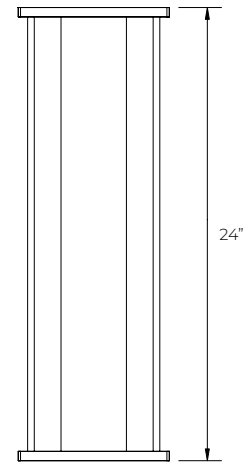

TESSERA

TESS-WM - Wall Mount

SIZES

- 8" square standard
- 3 Standard lengths

MOUNTING

- Wall Mount

COLOR

- Textured or smooth polyester powder coat finishes
- RAL colors available

DIMENSIONS

Small

Medium

Large

PACE Illumination 5500 West 111th Street | Oak Lawn, Illinois 60453 | 708-499-1700 | quotes@paceillumination.com

Although PACE has prepared the information contained in this document with all due care, PACE does not warrant or represent that the information is free from errors or omission. Whilst the information is considered to be true and correct at the date of publication, changes in circumstances after the time of publication may impact on the accuracy of the information. The information may change without notice and PACE is not in any way liable for the accuracy of any information printed and stored or in any way interpreted or used.