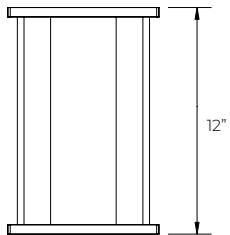

TESSERA

TESS-WM - Wall Mount

SIZES

- 8" square standard
- 3 Standard lengths

MOUNTING

- Wall Mount

COLOR

- Textured or smooth polyester powder coat finishes
- RAL colors available

DIMENSIONS

Small

Medium

Large

PACE Illumination 5500 West 111th Street | Oak Lawn, Illinois 60453 | 708-499-1700 | quotes@paceillumination.com

Although PACE has prepared the information contained in this document with all due care, PACE does not warrant or represent that the information is free from errors or omission. Whilst the information is considered to be true and correct at the date of publication, changes in circumstances after the time of publication may impact on the accuracy of the information. The information may change without notice and PACE is not in any way liable for the accuracy of any information printed and stored or in any way interpreted or used.