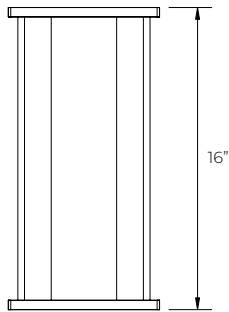

TESSERA

TESS-WM - Wall Mount

SIZES

- 8" square standard
- 3 Standard lengths

MOUNTING

- Wall Mount

COLOR

- Textured or smooth polyester powder coat finishes
- RAL colors available

DIMENSIONS

Small

Medium

Large

PACE Illumination 5500 West 111th Street | Oak Lawn, Illinois 60453 | 708-499-1700 | quotes@paceillumination.com

Although PACE has prepared the information contained in this document with all due care, PACE does not warrant or represent that the information is free from errors or omission. Whilst the information is considered to be true and correct at the date of publication, changes in circumstances after the time of publication may impact on the accuracy of the information. The information may change without notice and PACE is not in any way liable for the accuracy of any information printed and stored or in any way interpreted or used.