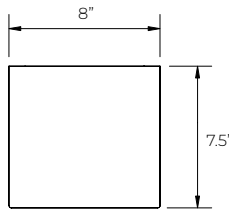

TESSERA

TESS-WM - Wall Mount

SIZES

- 8" square standard
- 3 Standard lengths

MOUNTING

- Wall Mount

COLOR

- Textured or smooth polyester powder coat finishes
- RAL colors available

DIMENSIONS

Small

Medium

Large

PACE Illumination 5500 West 111th Street | Oak Lawn, Illinois 60453 | 708-499-1700 | quotes@paceillumination.com

Although PACE has prepared the information contained in this document with all due care, PACE does not warrant or represent that the information is free from errors or omission. Whilst the information is considered to be true and correct at the date of publication, changes in circumstances after the time of publication may impact on the accuracy of the information. The information may change without notice and PACE is not in any way liable for the accuracy of any information printed and stored or in any way interpreted or used.