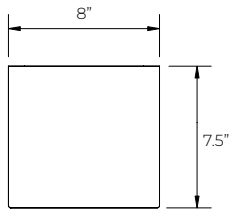

TESSERA

TESS-WM - Wall Mount

SIZES

- 8" square standard
- 3 Standard lengths

MOUNTING

- Wall Mount

COLOR

- Textured or smooth polyester powder coat finishes
- RAL colors available

DIMENSIONS

Small

Medium

Large

PACE Illumination 5500 West 111th Street | Oak Lawn, Illinois 60453 | 708-499-1700 | quotes@paceillumination.com

Although PACE has prepared the information contained in this document with all due care, PACE does not warrant or represent that the information is free from errors or omission. Whilst the information is considered to be true and correct at the date of publication, changes in circumstances after the time of publication may impact on the accuracy of the information. The information may change without notice and PACE is not in any way liable for the accuracy of any information printed and stored or in any way interpreted or used.