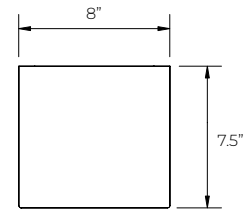

DIMENSIONS

Small

Medium

Large

PACE Illumination 5500 West 111th Street | Oak Lawn, Illinois 60453 | 708-499-1700 | quotes@paceillumination.com

Although PACE has prepared the information contained in this document with all due care, PACE does not warrant or represent that the information is free from errors or omission. Whilst the information is considered to be true and correct at the date of publication, changes in circumstances after the time of publication may impact on the accuracy of the information. The information may change without notice and PACE is not in any way liable for the accuracy of any information printed and stored or in any way interpreted or used.