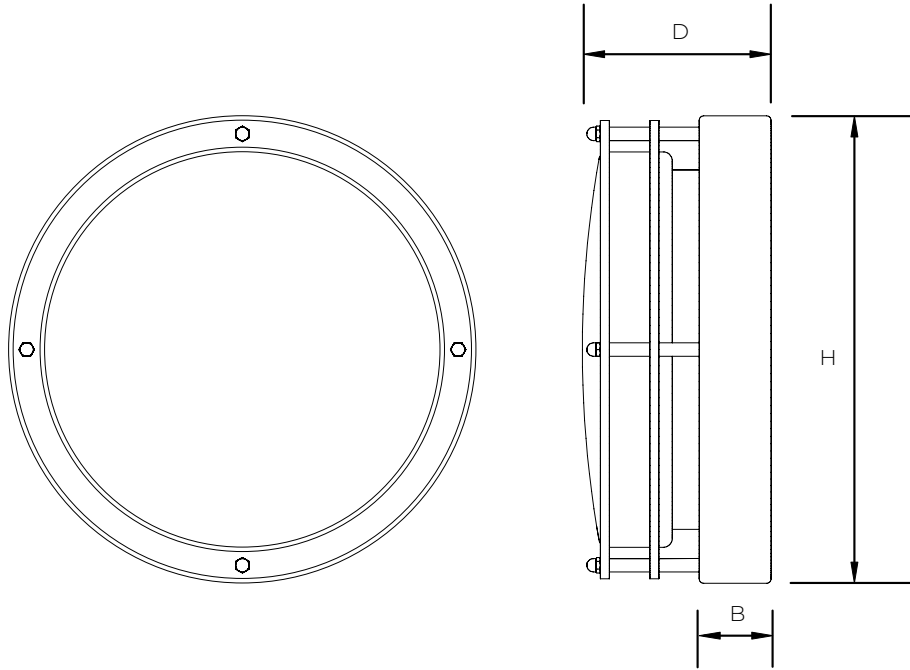

AQUAFORMS

EUWS - Surface Mount

SIZES

- Small = 12" diameter
- Large = 16" diameter

MOUNTING

- Surface wall or ceiling

COLOR

- Textured or smooth polyester powder coat finishes
- RAL colors available

DIMENSIONS

	D	H	B
Small	5.0"	12.0"	2.0"
Large	7.0"	16.0"	3.5"