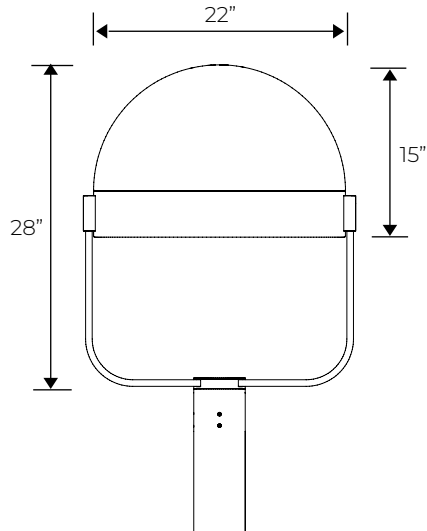

### SIZES

- Small = 17" diameter
- Medium = 22" diameter

### MOUNTING

- Yoke mount, Wall mount, Pole arm mount
- See technical data sheets for details

### DIMENSIONS

Small / EPA = 0.8

Medium / EPA = 11

Yoke Mount

Side View PAM