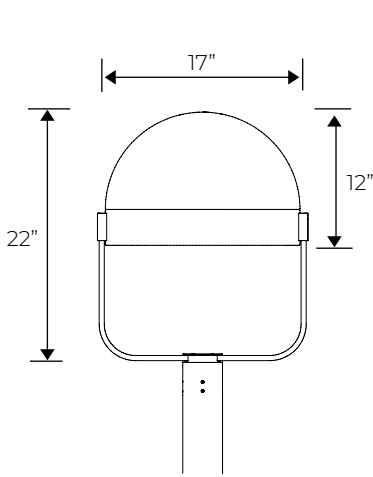

### SIZES

- Small = 17" diameter
- Medium = 22" diameter

### MOUNTING

- Yoke mount, Wall mount, Pole arm mount
- See technical data sheets for details

### DIMENSIONS

Small / EPA = 0.8

Medium / EPA = 11

Yoke Mount

Side View PAM