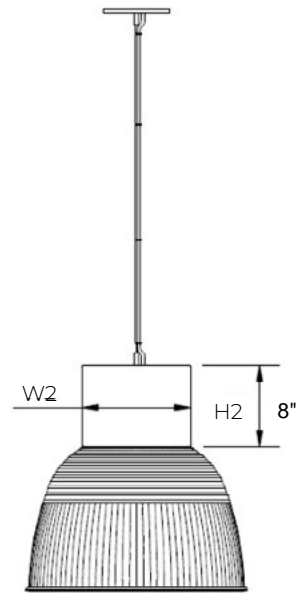

RT

Round Top

	W	W1	W3	H	H1	H3
Small	Ø12.4"	Ø5.5"	Ø6.0"	7.0"	7.3"	2.0"
Medium	Ø16.3"	Ø7.0"	Ø8.0"	10.5"	8.4"	2.0"
Large	Ø22.4"	Ø10.5"	Ø12.0"	12.1"	11.5"	2.5"

PACE Illumination 5500 West 111th Street | Oak Lawn, Illinois 60453 | 708-499-1700 | quotes@paceillumination.com

Although PACE has prepared the information contained in this document with all due care, PACE does not warrant or represent that the information is free from errors or omission. Whilst the information is considered to be true and correct at the date of publication, changes in circumstances after the time of publication may impact on the accuracy of the information. The information may change without notice and PACE is not in any way liable for the accuracy of any information printed and stored or in any way interpreted or used.

In the interest of product improvement, Pace reserves the right to make technical and product specification changes without notice. Consult factory for voltage and other lamp options.

REV DATE:
02282024