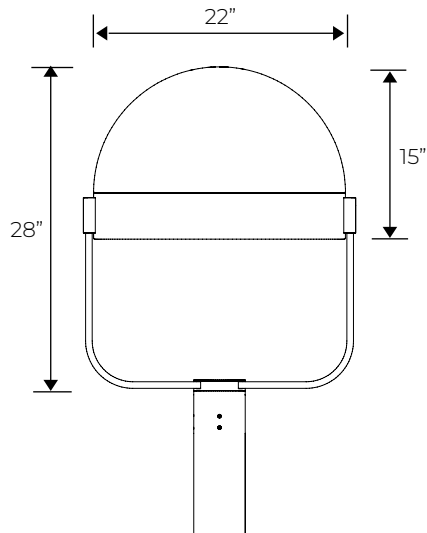

### SIZES

- Small = 17" diameter
- Medium = 22" diameter

### MOUNTING

- Yoke mount, Wall mount, Pole arm mount
- See technical data sheets for details

### DIMENSIONS

Small / EPA = 0.8

Medium / EPA = 11

Yoke Mount

Side View PAM