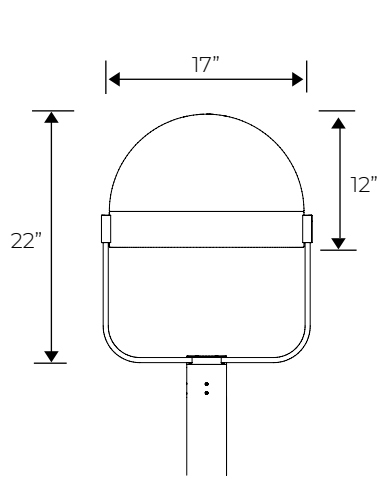

### SIZES

- Small = 17" diameter
- Medium = 22" diameter

### MOUNTING

- Yoke mount, Wall mount, Pole arm mount
- See technical data sheets for details

### DIMENSIONS

Small / EPA = 0.8

Medium / EPA = 11

Yoke Mount

Side View PAM