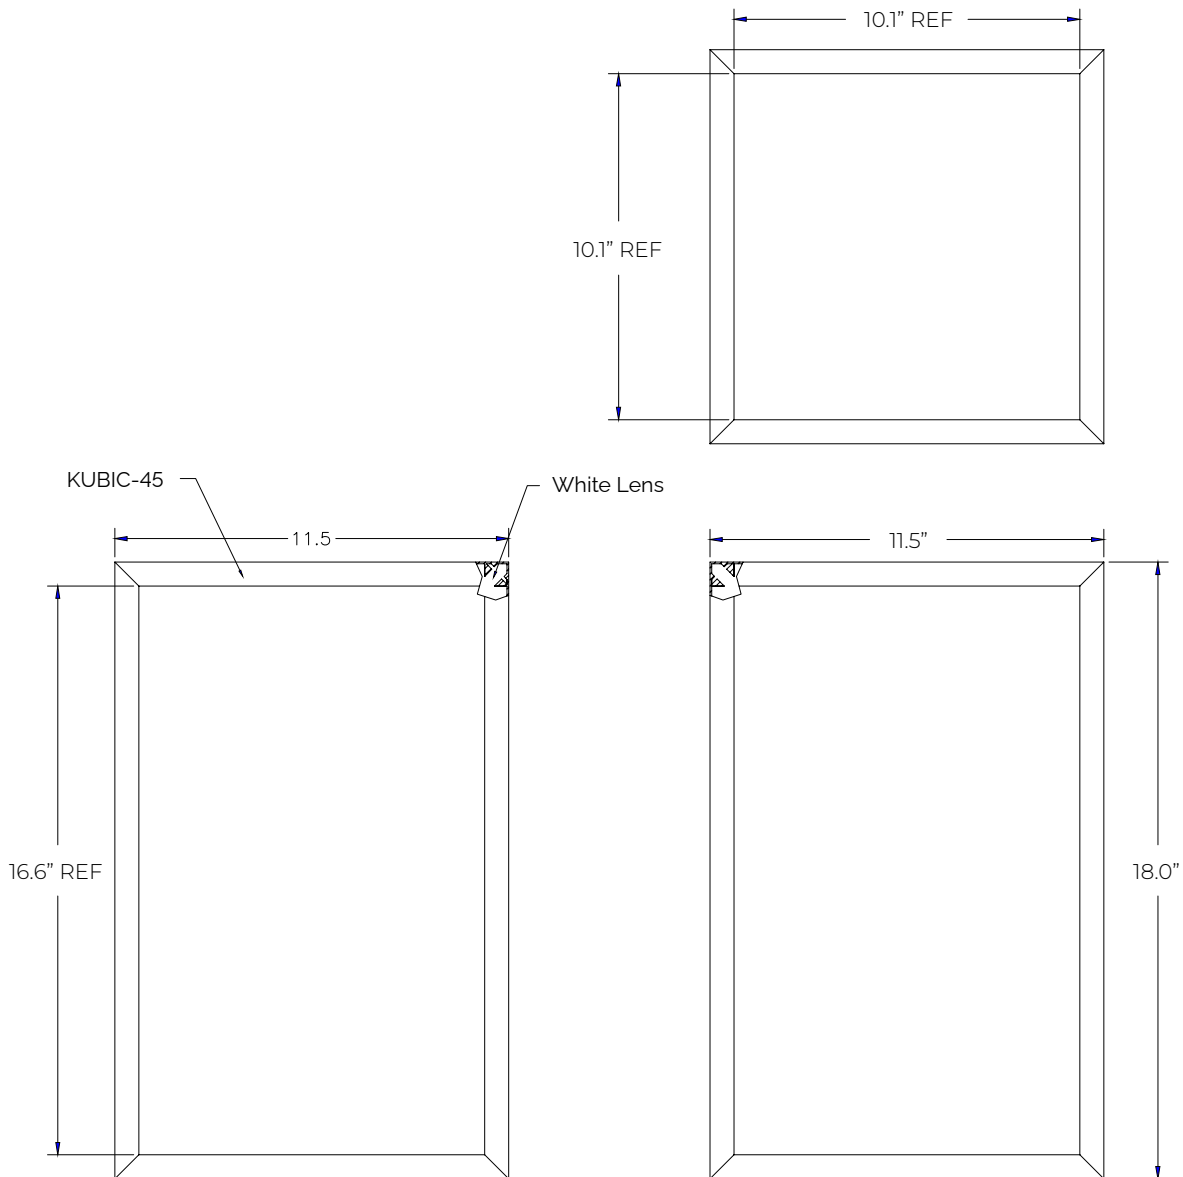

BRILLANTE

Box Luminaire

SIZES

- Custom Sizing

COLOR

- Textured or smooth polyester powder coat finishes
- RAL colors available

DIMENSIONS

Sample of an 18" x 11.5"