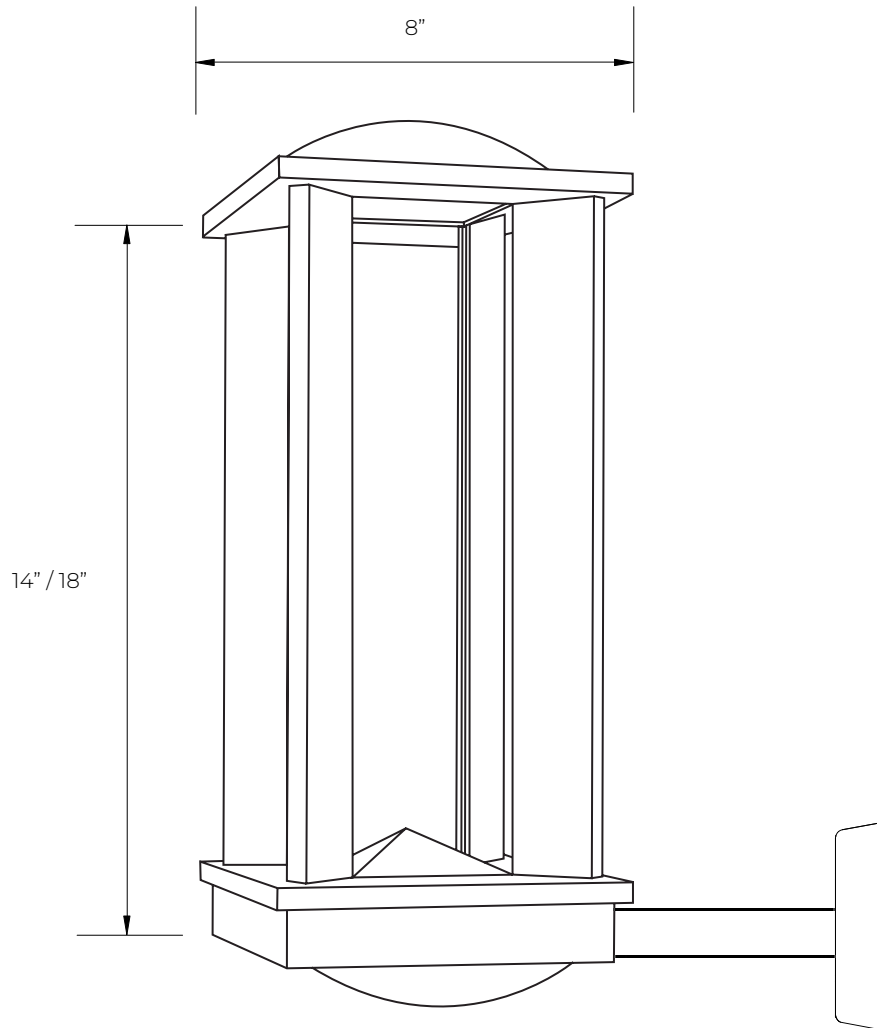

AIMEE

Wall Mount

COLOR

- Textured Aluminum
- Textured Bronze
- Textured Black
- Textured White

DIMENSIONS

PACE Illumination 5500 West 111th Street | Oak Lawn, Illinois 60453 | 708-499-1700 | quotes@paceillumination.com