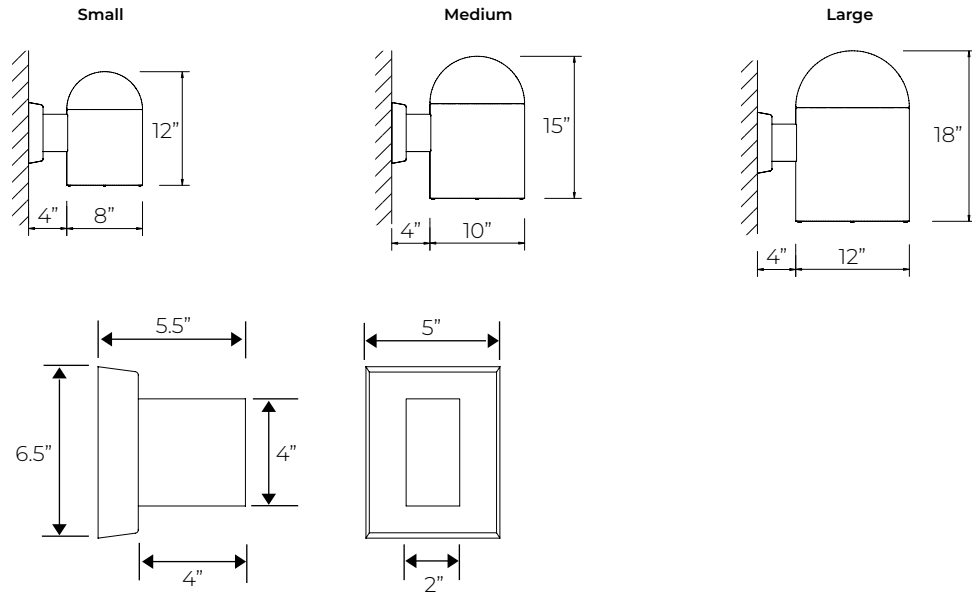

CILINDRO

EDTC - Ceiling, Pole Arm, Stem, Wall Arm Mount

SIZES

- Small: 8" diameter
- Medium: 10" diameter
- Large: 10" diameter

MOUNTING

- Wall Arm Mount
- Pole Arm Mount
- Wall Mount Adjustable

COLOR

- Textured or smooth polyester powder coat finishes
- RAL colors available

DIMENSIONS

WAM

Wall Arm Mount