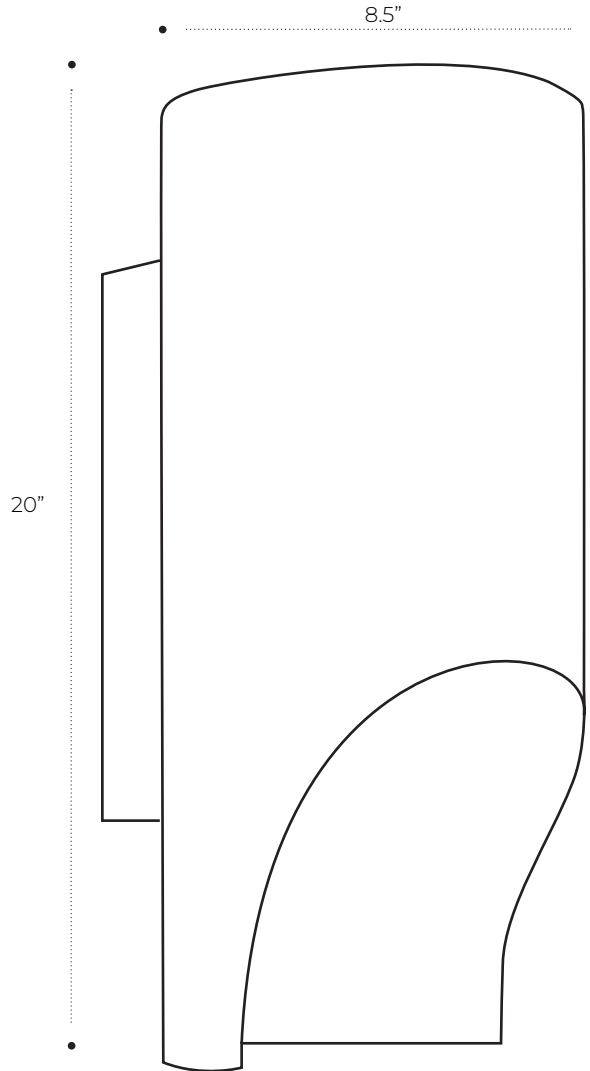

CILINDRO

ARC - Ceiling, Pole Arm, Stem, Wall Mount

SIZES

- Width: 8.5"
- Height: 20"

MOUNTING

- **WAM:** Wall Arm Mount (standard)
- **SM:** Stem Mount
- **CM:** Ceiling Mount
- **PAM:** Pole Arm Mount

COLOR

- All standard or smooth and texture paint finishes available for both interior and exterior
- Custom RAL colors available

DIMENSIONS

PACE Illumination 5500 West 111th Street | Oak Lawn, Illinois 60453 | 708-499-1700 | quotes@paceillumination.com

Although PACE has prepared the information contained in this document with all due care, PACE does not warrant or represent that the information is free from errors or omission. Whilst the information is considered to be true and correct at the date of publication, changes in circumstances after the time of publication may impact on the accuracy of the information. The information may change without notice and PACE is not in any way liable for the accuracy of any information printed and stored or in any way interpreted or used.

In the interest of product improvement, Pace reserves the right to make technical and product specification changes without notice. Consult factory for voltage and other lamp options.

REV DATE:
10122023