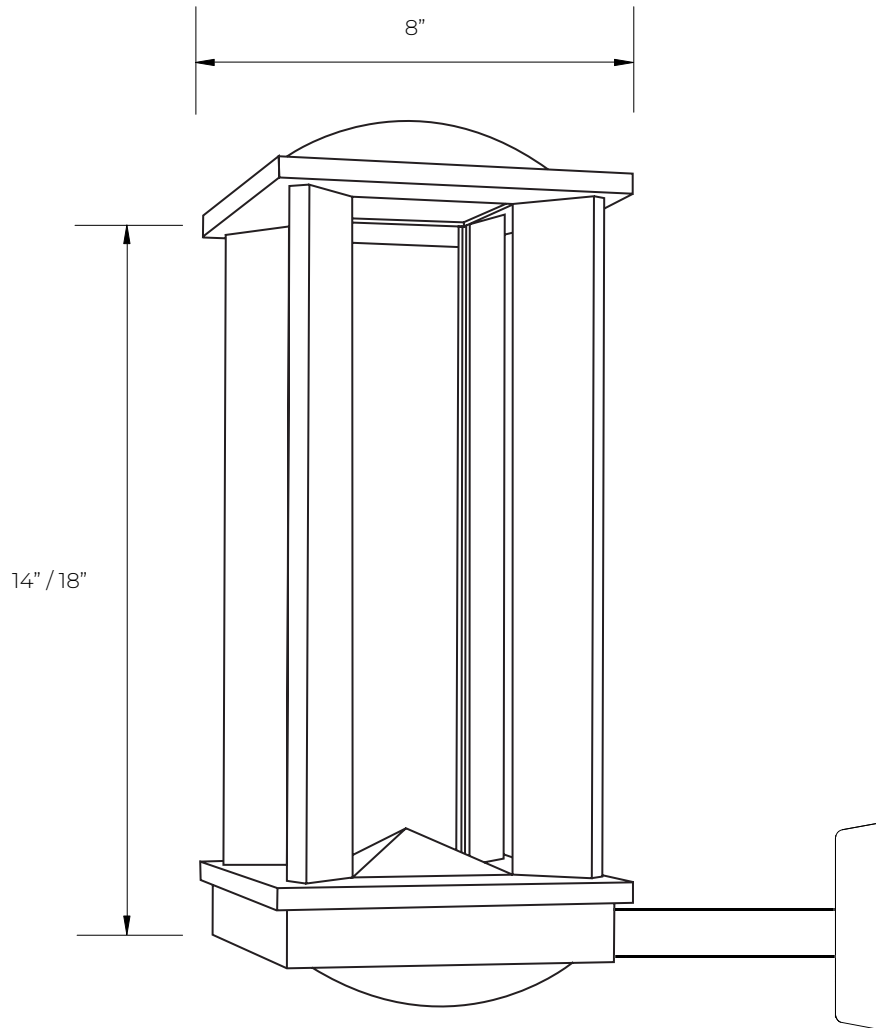

AIMEE

Wall Mount

COLOR

- Textured Aluminum
- Textured Bronze
- Textured Black
- Textured White

DIMENSIONS

PACE Illumination 5500 West 111th Street | Oak Lawn, Illinois 60453 | 708-499-1700 | quotes@paceillumination.com