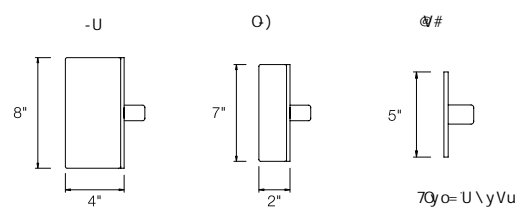

TAMBIEN

IOIL - Wall Mount

SIZES
10" and 12"

MOUNTING
Wall

COLOR
Black
Bronze
White
RAL colors available

Arm Styles

OTHER STYLES AND LENGTHS AVAILABLE

Although PACE has prepared the information contained in this document with all due care, PACE does not warrant or represent that the information is free from errors or omission. Whilst the information is considered to be true and correct at the date of publication, changes in circumstances after the time of publication may impact on the accuracy of the information. The information may change without notice and PACE is not in any way liable for the accuracy of any information printed and stored or in any way interpreted or used.