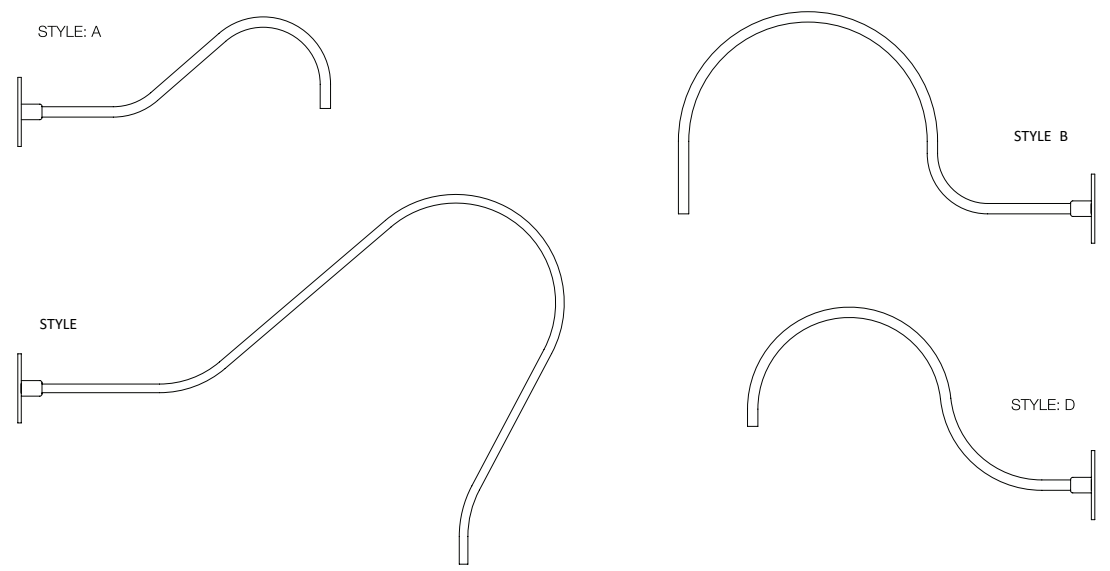

TAMBIEN

IOIL - Wall Mount

SIZES
10" and 12"

MOUNTING
Wall

COLOR
Black
Bronze
White
RAL colors available

Arm Styles

OTHER STYLES AND LENGTHS AVAILABLE

Although PACE has prepared the information contained in this document with all due care, PACE does not warrant or represent that the information is free from errors or omission. Whilst the information is considered to be true and correct at the date of publication, changes in circumstances after the time of publication may impact on the accuracy of the information. The information may change without notice and PACE is not in any way liable for the accuracy of any information printed and stored or in any way interpreted or used.