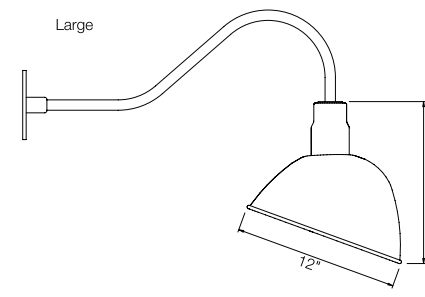

TAMBIEN

IOIL - Wall Mount

SIZES
10" and 12"

MOUNTING
Wall

COLOR
Black
Bronze
White
RAL colors available

Arm Styles

OTHER STYLES AND LENGTHS AVAILABLE

Although PACE has prepared the information contained in this document with all due care, PACE does not warrant or represent that the information is free from errors or omission. Whilst the information is considered to be true and correct at the date of publication, changes in circumstances after the time of publication may impact on the accuracy of the information. The information may change without notice and PACE is not in any way liable for the accuracy of any information printed and stored or in any way interpreted or used.