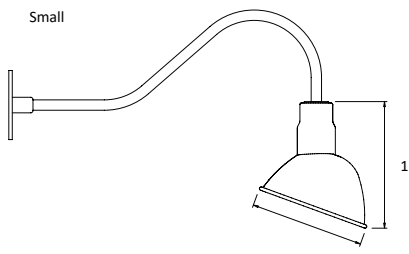

TAMBIEN

IOIL - Wall Mount

SIZES
10" and 12"

MOUNTING
Wall

COLOR
Black
Bronze
White
RAL colors available

Arm Styles

OTHER STYLES AND LENGTHS AVAILABLE

Although PACE has prepared the information contained in this document with all due care, PACE does not warrant or represent that the information is free from errors or omission. Whilst the information is considered to be true and correct at the date of publication, changes in circumstances after the time of publication may impact on the accuracy of the information. The information may change without notice and PACE is not in any way liable for the accuracy of any information printed and stored or in any way interpreted or used.