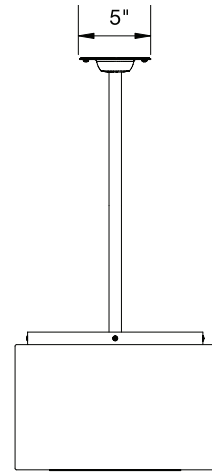

In the interest of product improvement, Pace reserves the right to make technical and product specification changes without notice. Consult factory for voltage and other lamp options.

CILINDRO

SMAC-12

SIZES
12" diameter

MOUNTING
Wall, ceiling, stem mounts

COLOR
Textured or smooth polyester powder coat finishes
RAL Colors available

CM = ceiling mount

WAM = wall arm mount

SM = stem mount

Wall arm mount detail

Side View

Canopy Details