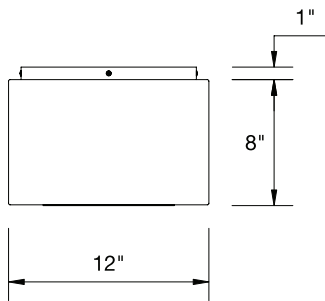

CM = ceiling mount