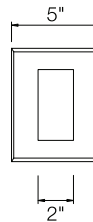

In the interest of product improvement, Pace reserves the right to make technical and product specification changes without notice. Consult factory for voltage and other lamp options.

CILINDRO

SMAC-12

SIZES
12" diameter

MOUNTING
Wall, ceiling, stem mounts

COLOR
Textured or smooth polyester powder coat finishes
RAL Colors available

CM = ceiling mount

WAM = wall arm mount

SM = stem mount

Wall arm mount detail

Side View

Canopy Details