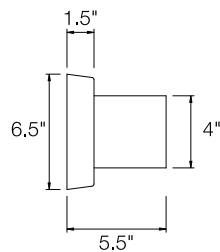

In the interest of product improvement, Pace reserves the right to make technical and product specification changes without notice. Consult factory for voltage and other lamp options.

CILINDRO

SMAC-12

SIZES
12" diameter

MOUNTING
Wall, ceiling, stem mounts

COLOR
Textured or smooth polyester powder coat finishes
RAL Colors available

CM = ceiling mount

WAM = wall arm mount

SM = stem mount

Wall arm mount detail

Side View

Canopy Details