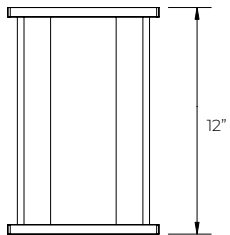

TESSERA

TESS-WM - Wall Mount

SIZES

- 8" square standard
- 3 Standard lengths

MOUNTING

- Wall Mount

COLOR

- Textured or smooth polyester powder coat finishes
- RAL colors available

DIMENSIONS

Small

Medium

Large