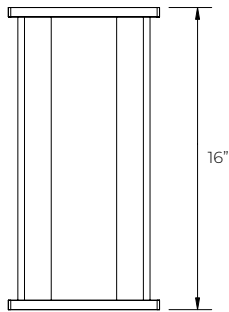

TESSERA

TESS-WM - Wall Mount

SIZES

- 8" square standard
- 3 Standard lengths

MOUNTING

- Wall Mount

COLOR

- Textured or smooth polyester powder coat finishes
- RAL colors available

DIMENSIONS

Small

Medium

Large