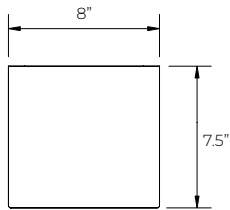

TESSERA

TESS-WM - Wall Mount

SIZES

- 8" square standard
- 3 Standard lengths

MOUNTING

- Wall Mount

COLOR

- Textured or smooth polyester powder coat finishes
- RAL colors available

DIMENSIONS

Small

Medium

Large