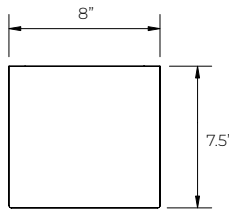

TESSERA

TESS-WM - Wall Mount

SIZES

- 8" square standard
- 3 Standard lengths

MOUNTING

- Wall Mount

COLOR

- Textured or smooth polyester powder coat finishes
- RAL colors available

DIMENSIONS

Small

Medium

Large