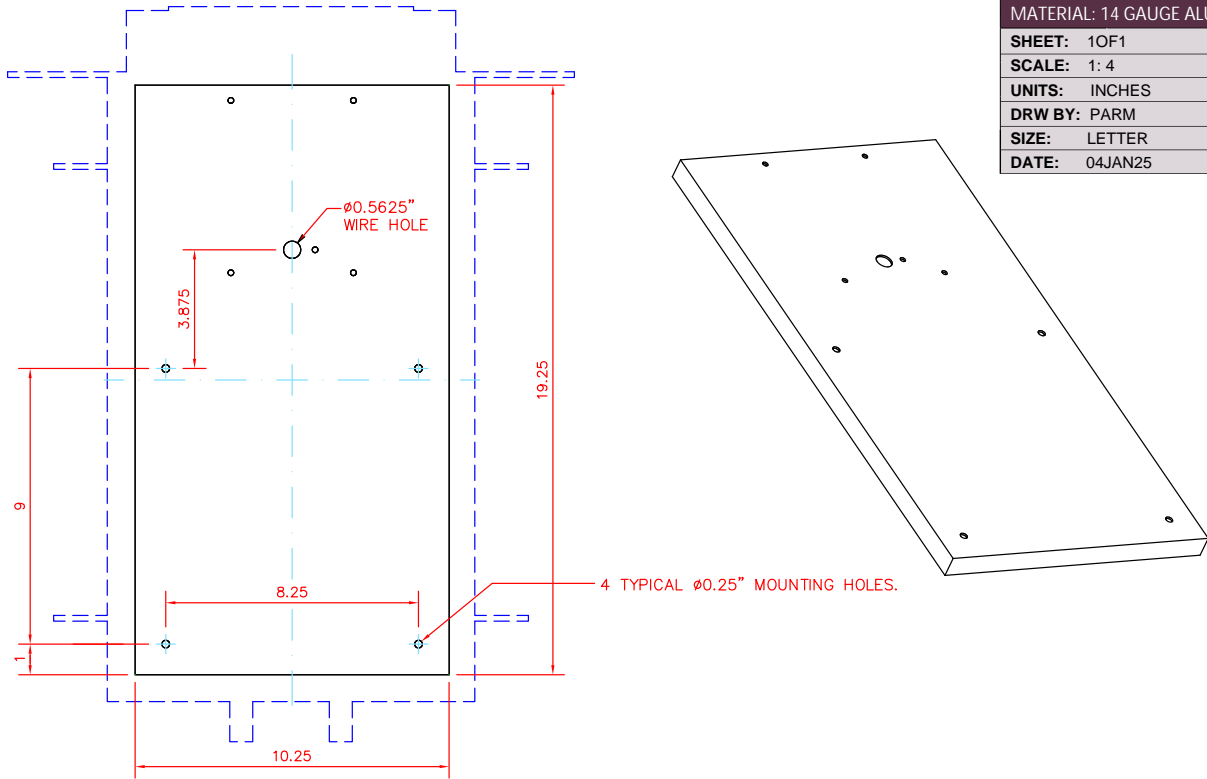

PACE ILLUMINATION INSTALLATION INSTRUCTIONS

PAMPAS

TPWM - Wall Mount

BACKPAN MOUNTING | The pampas Wall Mount- Large.

MATERIAL: 14 GAUGE ALUMINUM.	
SHEET:	10F1
SCALE:	1: 4
UNITS:	INCHES
DRW BY:	PARM
SIZE:	LETTER
DATE:	04JAN25

DIMENSIONS

Mounting Plate

Small

Medium

Large

CENTER HOLE MOUNTS TO STANDARD
4" J-BOX USING CROSSBAR