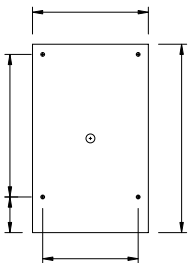

PACE ILLUMINATION INSTALLATION INSTRUCTIONS

PAMPAS

TPWM - Wall Mount

BACKPAN MOUNTING | The pampas Wall Mount- Large.

MATERIAL: 14 GAUGE ALUMINUM.	
SHEET:	10F1
SCALE:	1: 4
UNITS:	INCHES
DRW BY:	PARM
SIZE:	LETTER
DATE:	04JAN25

DIMENSIONS

Mounting Plate

Small

Medium

Large

CENTER HOLE MOUNTS TO STANDARD
4" J-BOX USING CROSSBAR