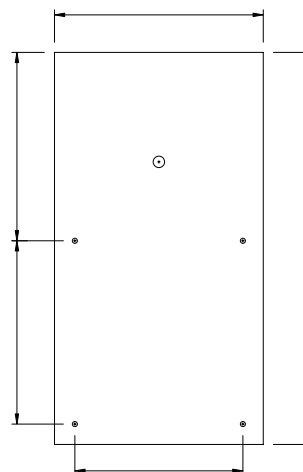

PACE ILLUMINATION INSTALLATION INSTRUCTIONS

PAMPAS

TPWM - Wall Mount

BACKPAN MOUNTING | The pampas Wall Mount- Large.

MATERIAL: 14 GAUGE ALUMINUM.	
SHEET:	10F1
SCALE:	1: 4
UNITS:	INCHES
DRW BY:	PARM
SIZE:	LETTER
DATE:	04JAN25

DIMENSIONS

Mounting Plate

Small

Medium

Large

CENTER HOLE MOUNTS TO STANDARD
4" J-BOX USING CROSSBAR