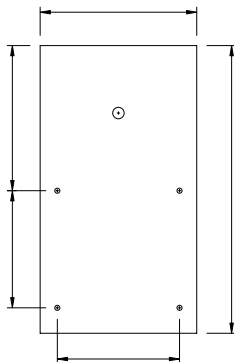

PACE ILLUMINATION INSTALLATION INSTRUCTIONS

PAMPAS

TPWM - Wall Mount

BACKPAN MOUNTING | The pampas Wall Mount- Large.

MATERIAL: 14 GAUGE ALUMINUM.	
SHEET:	10F1
SCALE:	1: 4
UNITS:	INCHES
DRW BY:	PARM
SIZE:	LETTER
DATE:	04JAN25

DIMENSIONS

Mounting Plate

Small

Medium

Large

CENTER HOLE MOUNTS TO STANDARD
4" J-BOX USING CROSSBAR