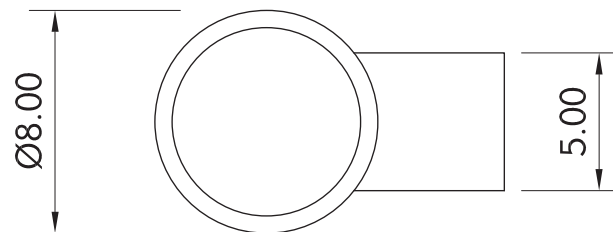

**SIZES**  
8" diameter

**MOUNTING**  
Formed aluminum arm with wall plate  
Mounts to standard 4" J-Box

**COLOR**  
Textured or smooth polyester powder coat finishes  
RAL Colors available

**CILINDRO**

**EUDC-II-Downlight**