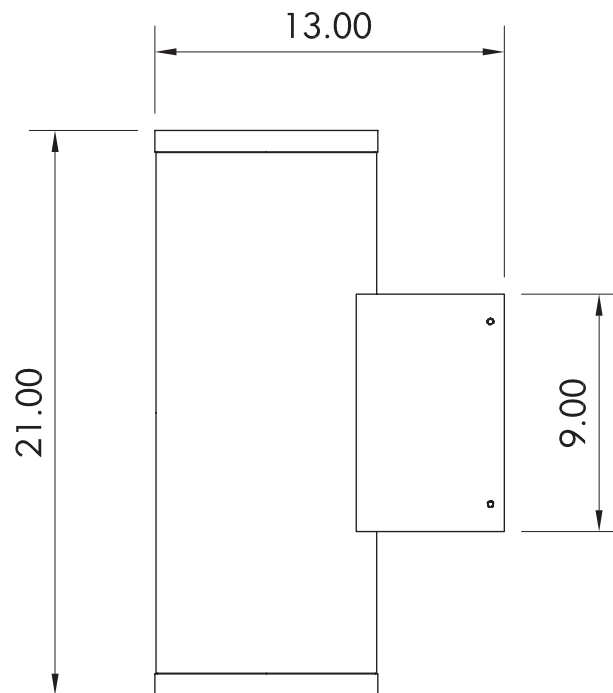

**SIZES**  
8" diameter

**MOUNTING**  
Formed aluminum arm with wall plate  
Mounts to standard 4" J-Box

**COLOR**  
Textured or smooth polyester powder coat finishes  
RAL Colors available

**CILINDRO**

**EUDC-II-Downlight**