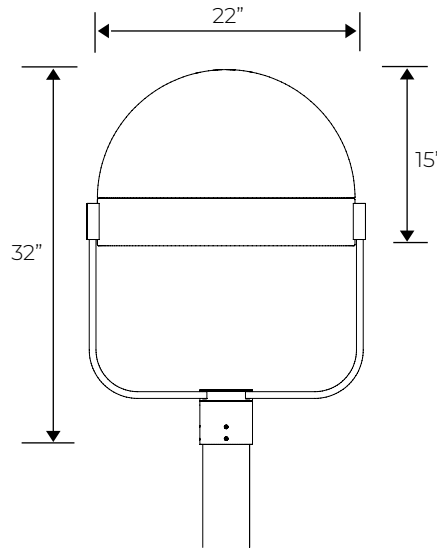

RONDELLA

ROND 2 - Dome Top

SIZES

- Small = 17" diameter
- Medium = 22" diameter

MOUNTING

- Yoke mount, Wall mount
- See technical data sheets for details

COLOR

- Textured or smooth polyester powder coat finishes
- RAL colors available

DIMENSIONS

Small / EPA = 0.8

Medium / EPA = 11

Yoke Mount Side View

MOUNTING CONFIGURATIONS

Side View PAM

Standard Yoke Mount

PAM
Pole Arm Mount