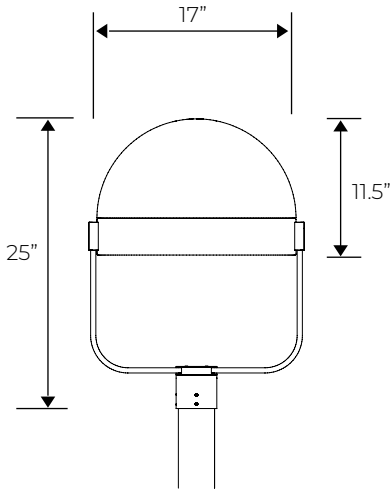

RONDELLA

ROND 2 - Dome Top

SIZES

- Small = 17" diameter
- Medium = 22" diameter

MOUNTING

- Yoke mount, Wall mount
- See technical data sheets for details

COLOR

- Textured or smooth polyester powder coat finishes
- RAL colors available

DIMENSIONS

Small / EPA = 0.8

Medium / EPA = 11

Yoke Mount Side View

MOUNTING CONFIGURATIONS

Side View PAM

Standard Yoke Mount

PAM
Pole Arm Mount