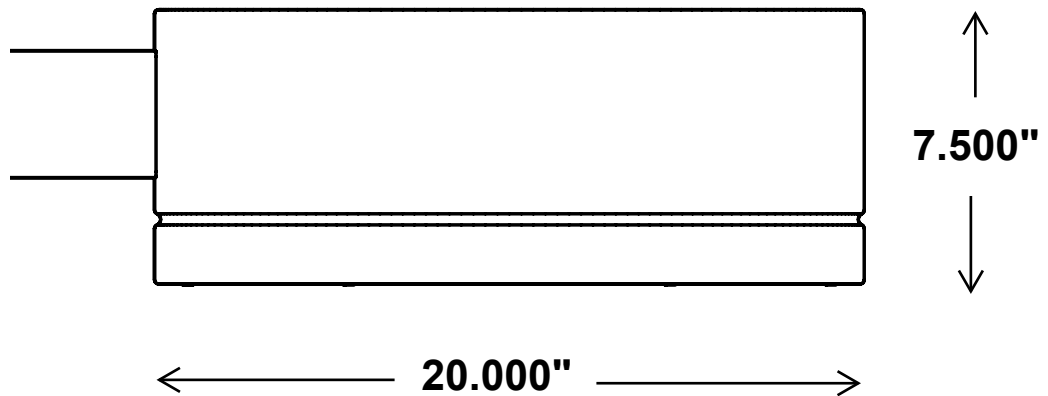

RONDELLA

ROND 1 - Flat Top

SIZES

- 20" diameter

MOUNTING

- Yoke mount, Wall mount, Pole arm mount
- See technical data sheets for details

COLOR

- Textured or smooth polyester powder coat finishes
- RAL colors available

DIMENSIONS

MOUNTING CONFIGURATIONS