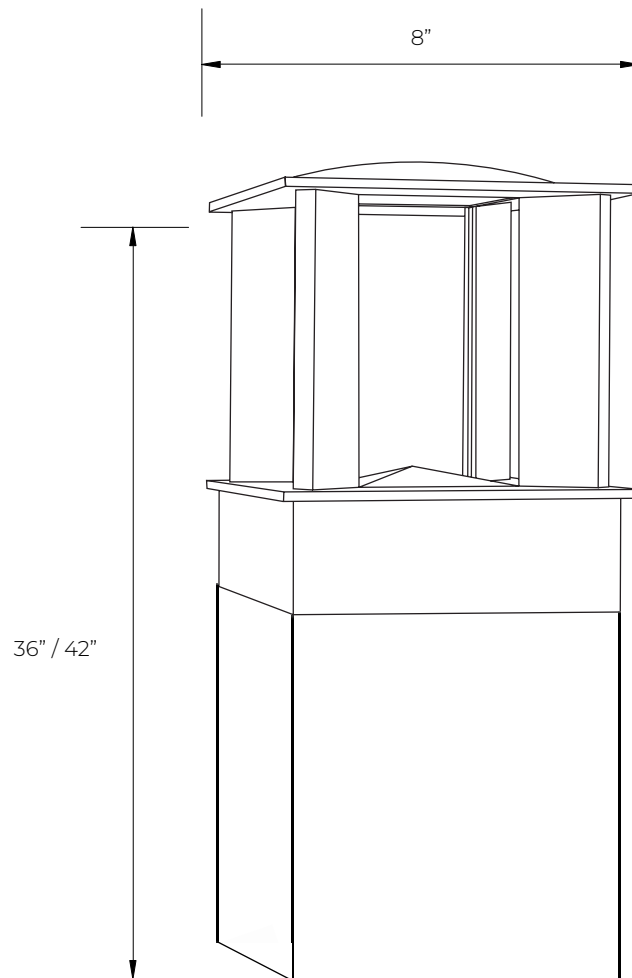

AIMEE

Bollard Mount

COLOR

- Textured Aluminum
- Textured Bronze
- Textured Black
- Textured White

DIMENSIONS

PACE Illumination 5500 West 111th Street | Oak Lawn, Illinois 60453 | 708-499-1700 | quotes@paceillumination.com