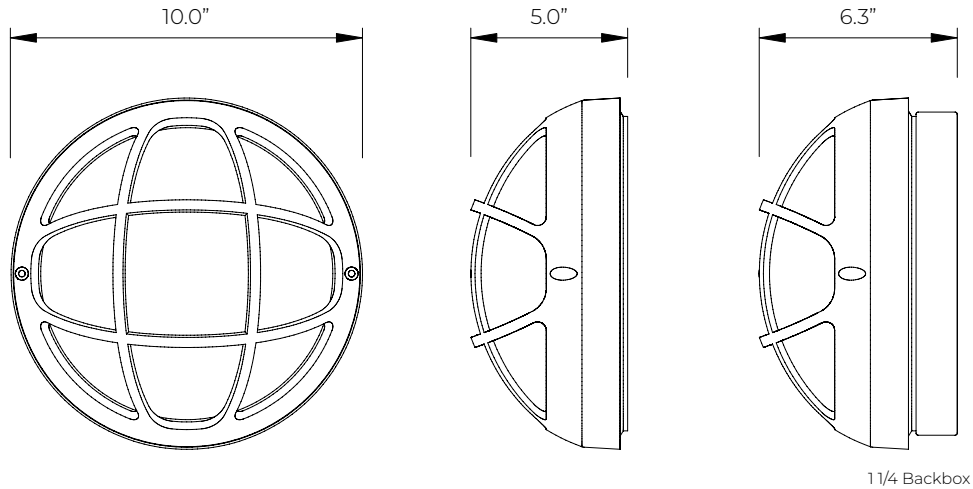

AQUAFORMS

NCRL 2 - Surface Mount

SIZES

- 10" diameter

MOUNTING

- Surface wall or ceiling mount

COLOR

- Textured or smooth polyester powder coat finishes
- RAL colors available

DIMENSIONS

HQB
Horizontal Quad Band

TH
Top Hood

NG
No Guard

CB
Cross Band

DCB
Dual Cross Band

CG
Cast Guard