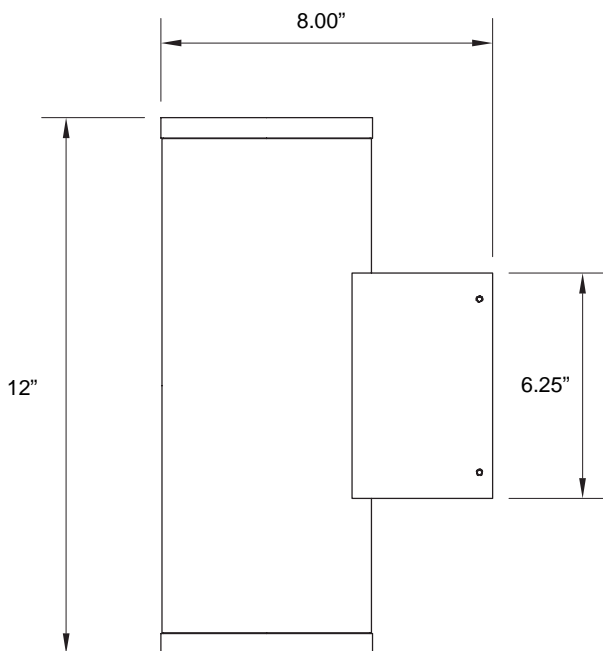

SIZES

- 6" diameter

MOUNTING

- Formed aluminum arm with wall plate
- Mounts to standard 4" J-Box

COLOR

- Textured or smooth polyester powder coat finishes
- RAL colors available

DIMENSIONS

U/D Wall Arm