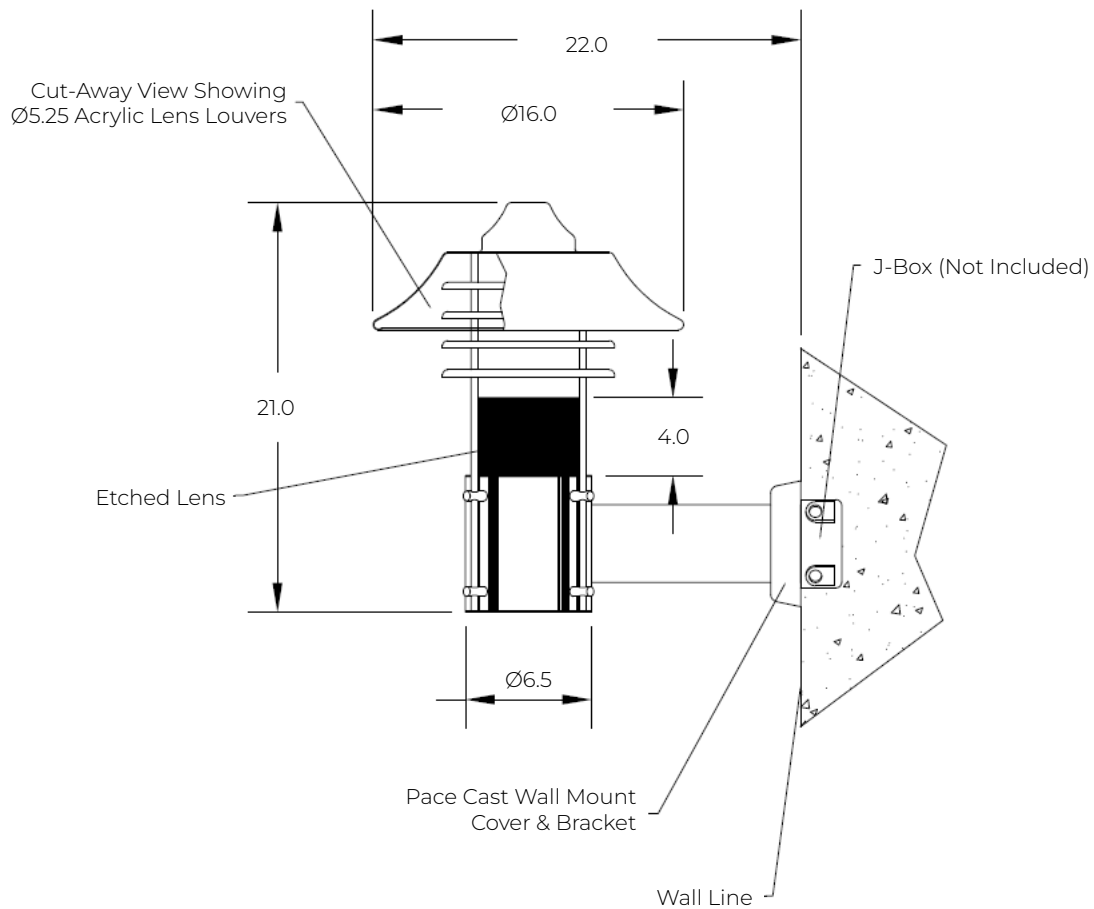

POUL

Wall Mount, Pendant, Post Top

SIZES

- One Size

MOUNTING

- Wall Mount
- Pendant Mount
- Post Top

COLOR

- Textured or smooth polyester powder coat finishes
- RAL colors available

DIMENSIONS

PACE Illumination 5500 West 111th Street | Oak Lawn, Illinois 60453 | 708-499-1700 | quotes@paceillumination.com

Although PACE has prepared the information contained in this document with all due care, PACE does not warrant or represent that the information is free from errors or omission. Whilst the information is considered to be true and correct at the date of publication, changes in circumstances after the time of publication may impact on the accuracy of the information. The information may change without notice and PACE is not in any way liable for the accuracy of any information printed and stored or in any way interpreted or used.

In the interest of product improvement, Pace reserves the right to make technical and product specification changes without notice. Consult factory for voltage and other lamp options.

REV DATE:
10192023