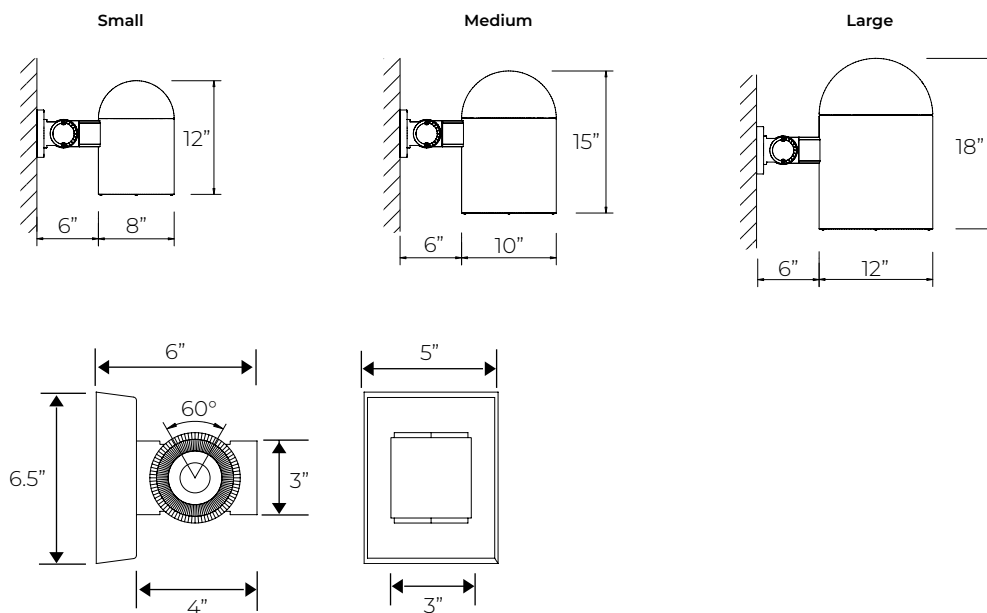

CILINDRO

EDTC - Ceiling, Pole Arm, Stem, Wall Arm Mount

SIZES

- Small: 8" diameter
- Medium: 10" diameter
- Large: 10" diameter

MOUNTING

- Wall Arm Mount
- Pole Arm Mount
- Wall Mount Adjustable

COLOR

- Textured or smooth polyester powder coat finishes
- RAL colors available

DIMENSIONS

WAM

Wall Arm Mount

ADJ

Adjustable Arm Mount

PACE Illumination 5500 West 111th Street | Oak Lawn, Illinois 60453 | 708-499-1700 | quotes@paceillumination.com

Although PACE has prepared the information contained in this document with all due care, PACE does not warrant or represent that the information is free from errors or omission. Whilst the information is considered to be true and correct at the date of publication, changes in circumstances after the time of publication may impact on the accuracy of the information. The information may change without notice and PACE is not in any way liable for the accuracy of any information printed and stored or in any way interpreted or used.