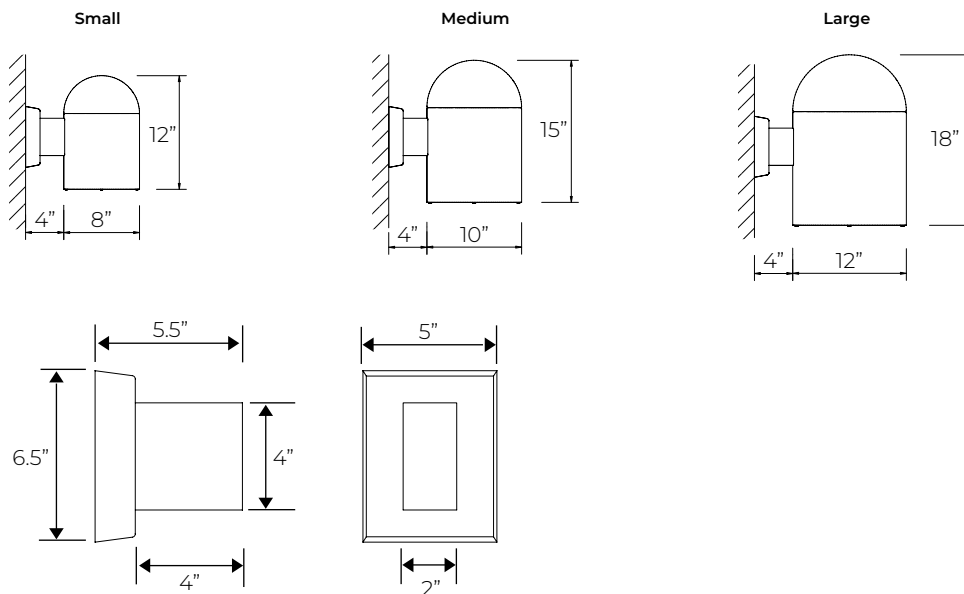

CILINDRO

EDTC - Ceiling, Pole Arm, Stem, Wall Arm Mount

SIZES

- Small: 8" diameter
- Medium: 10" diameter
- Large: 10" diameter

MOUNTING

- Wall Arm Mount
- Pole Arm Mount
- Wall Mount Adjustable

COLOR

- Textured or smooth polyester powder coat finishes
- RAL colors available

DIMENSIONS

WAM

Wall Arm Mount