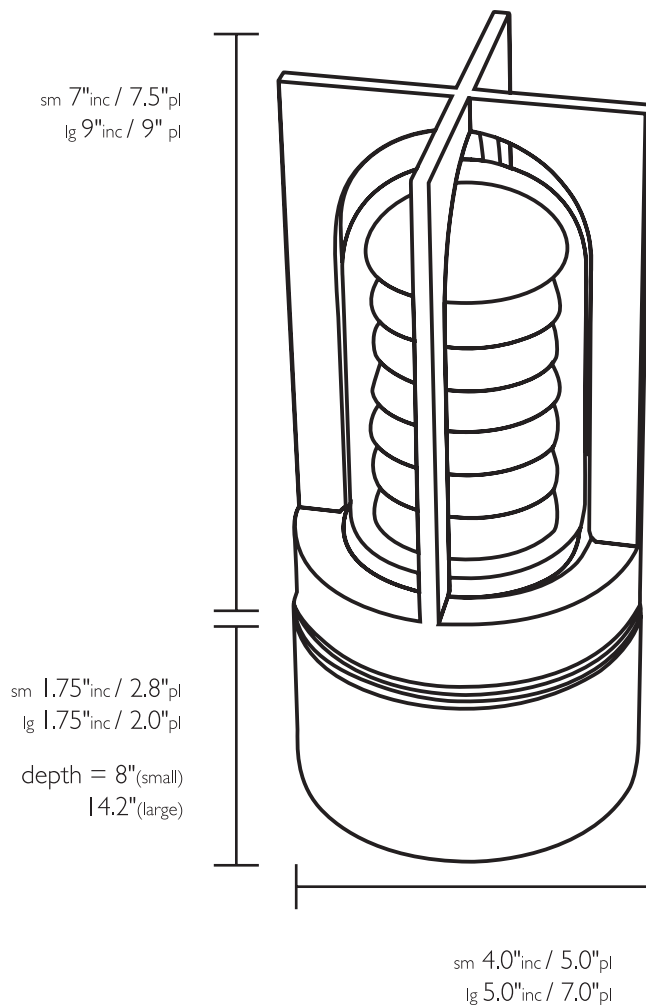

PACE
ILLUMINATION

AVANTE-GARDE

AGTE - Tempo

SIZES

Small = 4" x 9.5"
Large = 5" x 11.5"

MOUNTING

3/4" IPS stem
30° swivel canopy

COLOR

Textured or smooth polyester powder coat finishes
RAL colors available

Although PACE has prepared the information contained in this document with all due care, PACE does not warrant or represent that the information is free from errors or omission. Whilst the information is considered to be true and correct at the date of publication, changes in circumstances after the time of publication may impact on the accuracy of the information. The information may change without notice and PACE is not in any way liable for the accuracy of any information printed and stored or in any way interpreted or used.

In the interest of product improvement, Pace reserves the right to make technical and product specification changes without notice. Consult factory for voltage and other lamp options.