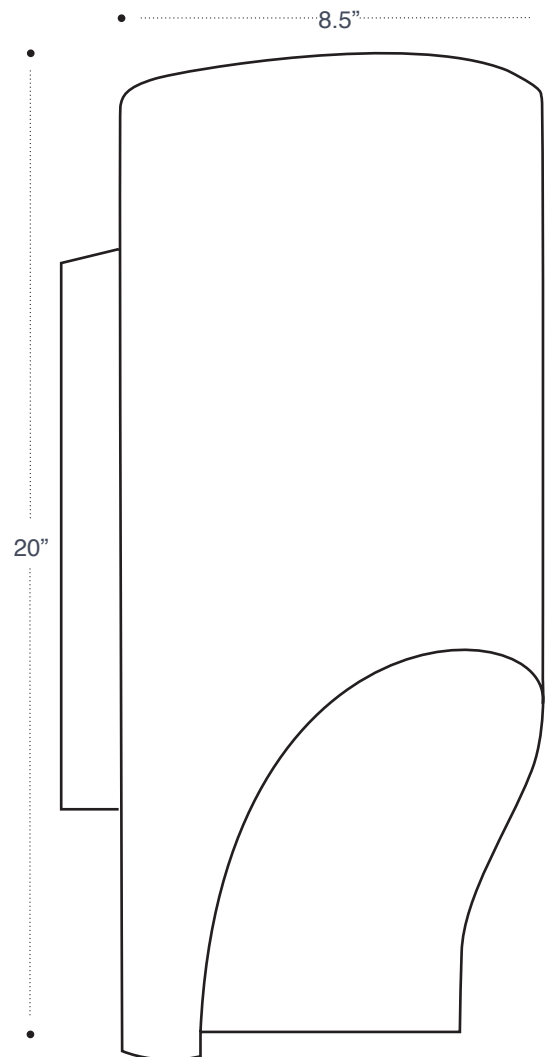

**CILINDRO**

**ARC**

**SIZES**

Dimensions  
(a) Width 8.5"  
(b) Height 20"

**MOUNTING**

WAM: WALL ARM MOUNT (STANDARD), SM: STEM MOUNT, CM: CEILING MOUNT, PAM: POLE ARM MOUNT

**COLOR**

All standard or smooth and texture paint finishes available for both interior and exterior, custom RAL colors available