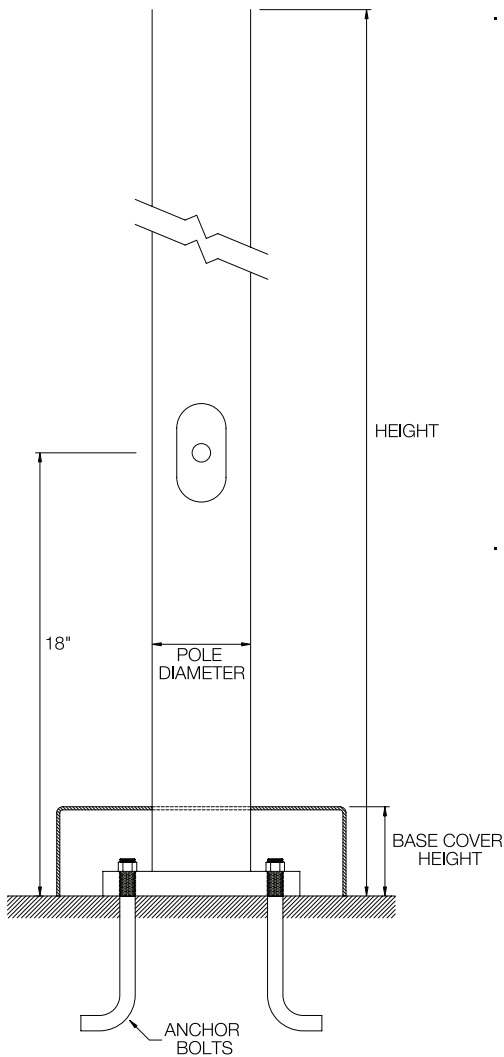

Intertek

| SERIES | SIZE | HEIGHT | TOP | MOUNTING | COLOR | OPTIONS |
|--------|----------|---|-----------------------------------|--|---|--|
| SRAP | 4" 5" | 8 FOOT 10 FOOT 12 FOOT 14 FOOT 16 FOOT 18 FOOT | O = OPEN C = CAP T = TENON* | <p>PAM = POLE ARM MOUNT PAM2/180 = 2 ARMS AT 180° PAM2/90 = 2 ARMS AT 90° PAM3C/180 = ARMS AT 180° WITH CENTER HEAD PAM3/90 = 3 ARMS AT 90° PAM3/120 = 3 ARMS AT 120° PAM4C/90 = 3 ARMS AT 90° WITH CENTER HEAD PAM 4C/120 = 3 ARMS AT 120° WITH CENTER HEAD PAM4/90 = 4 ARMS AT 90° PAM5C/90 = 4 ARMS AT 90° WITH CENTER HEAD</p> <p>* MUST SPECIFY TENON SHAPE, HEIGHT AND DIAMETER</p> | <p>TAL: Textured Aluminum TBK: Textured Black TBZ: Textured Bronze TWH: Textured White</p> | <p>DR = duplex receptacle GFIR = GFI receptacle BA1 = banner arm BA2 = twin banner arm BC = base cover NC = nut cover</p> |

In the interest of product improvement, Pace reserves the right to make technical and product specification changes without notice. Consult factory for voltage and other lamp options.

POLES

STRAIGHT ROUND ALUMINUM

SIZES

- 4"
- 5"

COLOR

- Textured Aluminum
- Textured Black
- Textured Bronze
- Textured White

Mounting Configurations

PLEASE SEE CHART ABOVE FOR DIMENSIONS

Although PACE has prepared the information contained in this document with all due care, PACE does not warrant or represent that the information is free from errors or omission. Whilst the information is considered to be true and correct at the date of publication, changes in circumstances after the time of publication may impact on the accuracy of the information. The information may change without notice and PACE is not in any way liable for the accuracy of any information printed and stored or in any way interpreted or used.