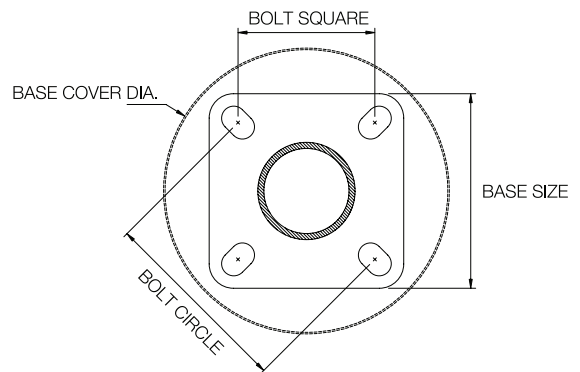

SIZES

- 4"
- 5"

COLOR

- Textured Aluminum
- Textured Black
- Textured Bronze
- Textured White

Mounting Configurations

PLEASE SEE CHART ABOVE FOR DIMENSIONS

Although PACE has prepared the information contained in this document with all due care, PACE does not warrant or represent that the information is free from errors or omission. Whilst the information is considered to be true and correct at the date of publication, changes in circumstances after the time of publication may impact on the accuracy of the information. The information may change without notice and PACE is not in any way liable for the accuracy of any information printed and stored or in any way interpreted or used.