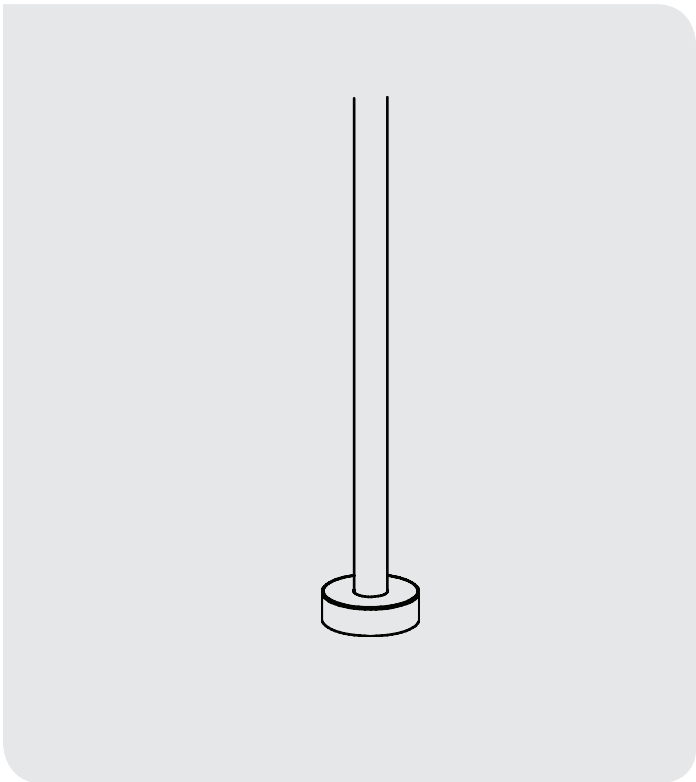

PACE
ILLUMINATION

POLES

STRAIGHT ROUND ALUMINUM

STANDARD FEATURES

- Seamless extruded 6063 aluminum alloy tubing
- Heat treated to produce a T6 temper
- Cast aluminum base
- Continuously welded base plate- Hand hole and cover
- Zinc plated anchor bolts and mounting hardware
- Base cover or nut cover
- Pole furnished with ground lug

Intertek

| SERIES | SIZE | HEIGHT | TOP | MOUNTING | COLOR | OPTIONS |
|--------|----------|---|-----------------------------------|--|---|--|
| SRAP | 4" 5" | 8 FOOT 10 FOOT 12 FOOT 14 FOOT 16 FOOT 18 FOOT | O = OPEN C = CAP T = TENON* | <p>PAM = POLE ARM MOUNT PAM2/180 = 2 ARMS AT 180° PAM2/90 = 2 ARMS AT 90° PAM3C/180 = ARMS AT 180° WITH CENTER HEAD PAM3/90 = 3 ARMS AT 90° PAM3/120 = 3 ARMS AT 120° PAM4C/90 = 3 ARMS AT 90° WITH CENTER HEAD PAM 4C/120 = 3 ARMS AT 120° WITH CENTER HEAD PAM4/90 = 4 ARMS AT 90° PAM5C/90 = 4 ARMS AT 90° WITH CENTER HEAD</p> <p>* MUST SPECIFY TENON SHAPE, HEIGHT AND DIAMETER</p> | <p>TAL: Textured Aluminum TBK: Textured Black TBZ: Textured Bronze TWH: Textured White</p> | <p>DR = duplex receptacle GFIR = GFI receptacle BA1 = banner arm BA2 = twin banner arm BC = base cover NC = nut cover</p> |

ORDERING INFORMATION

| SERIES | SIZE | HEIGHT | TOP | MOUNTING | COLOR | OPTIONS |
|--------|------|--------|-----|----------|-------|---------|
| | | | | | | |

Die cast and spun aluminum base covers
 Zinc plated anchor bolts and mounting hardware
 Standard powder coat finishes

In the interest of product improvement, Pace reserves the right to make technical and product specification changes without notice. Consult factory for voltage and other lamp options.

POLES

STRAIGHT ROUND ALUMINUM