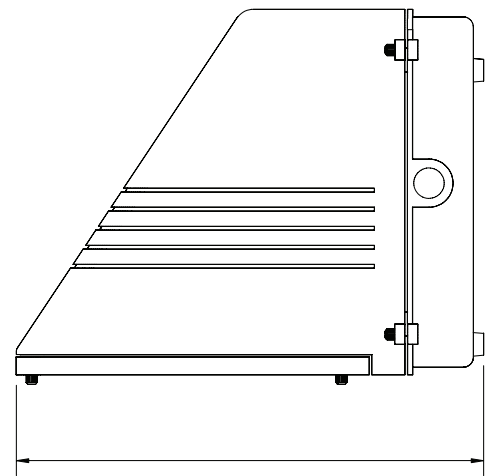

SIZE
15.8" x 7.9"

MOUNTING
Wall Mount

COLOR
Textured polyester powder coat finishes

ROBUSTO

COWL - Cutoff Wall Luminaire

LARGE = 18.25"

LARGE = 9.13"

LARGE = 13.75"