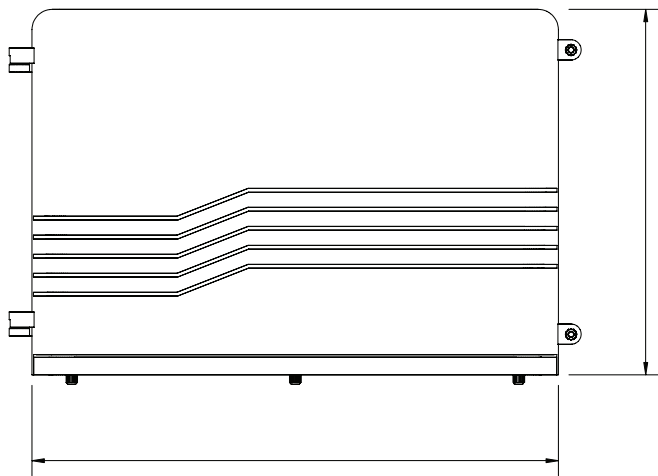

SIZE
15.8" x 7.9"

MOUNTING
Wall Mount

COLOR
Textured polyester powder coat finishes

ROBUSTO

COWL - Cutoff Wall Luminaire

LARGE = 18.25"

LARGE = 9.13"

LARGE = 13.75"