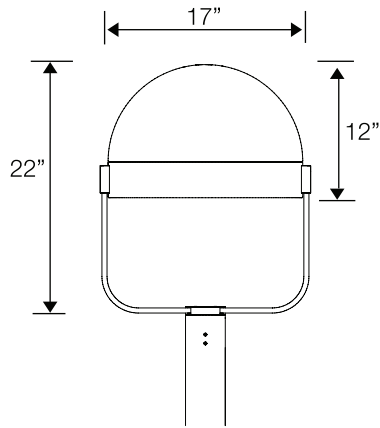

RONDELLA

ROND 3 - Luminous Dome Top

SIZES
Small = 17" diameter
Medium = 22" diameter

MOUNTING
Yoke mount | Wall mount | Pole arm mount
See technical data sheets for details

COLOR
Textured or smooth polyester powder coat finishes
RAL colors available

Small / EPA = 0.8

Although PACE has prepared the information contained in this document with all due care, PACE does not warrant or represent that the information is free from errors or omission. Whilst the information is considered to be true and correct at the date of publication, changes in circumstances after the time of publication may impact on the accuracy of the information. The information may change without notice and PACE is not in any way liable for the accuracy of any information printed and stored or in any way interpreted or used.

In the interest of product improvement, Pace reserves the right to make technical and product specification changes without notice. Consult factory for voltage and other lamp options.