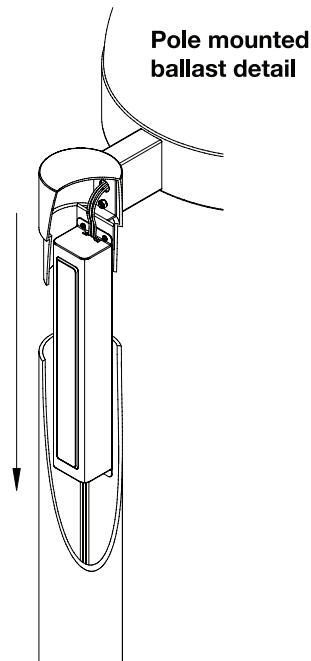

RONDELLA

ROND 3 - Luminous Dome Top

SIZES
Small = 17" diameter
Medium = 22" diameter

MOUNTING
Yoke mount | Wall mount | Pole arm mount
See technical data sheets for details

COLOR
Textured or smooth polyester powder coat finishes
RAL colors available

Small / EPA = 0.8

Yoke Mount

Although PACE has prepared the information contained in this document with all due care, PACE does not warrant or represent that the information is free from errors or omission. Whilst the information is considered to be true and correct at the date of publication, changes in circumstances after the time of publication may impact on the accuracy of the information. The information may change without notice and PACE is not in any way liable for the accuracy of any information printed and stored or in any way interpreted or used.

In the interest of product improvement, Pace reserves the right to make technical and product specification changes without notice. Consult factory for voltage and other lamp options.