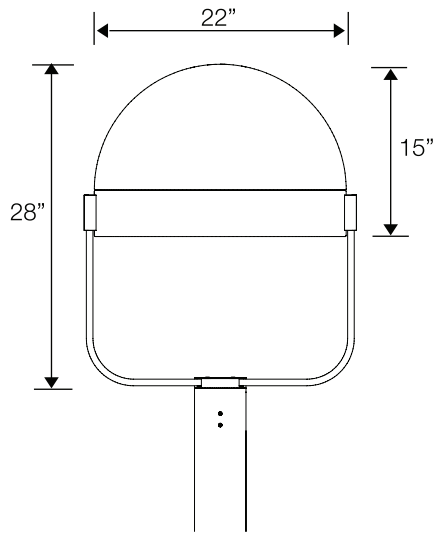

Medium / EPA = 1.1