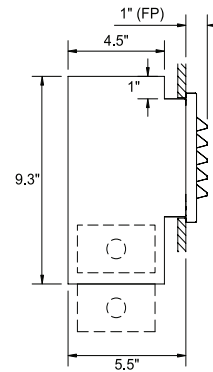

LARGE

Although PACE has prepared the information contained in this document with all due care, PACE does not warrant or represent that the information is free from errors or omission. Whilst the information is considered to be true and correct at the date of publication, changes in circumstances after the time of publication may impact on the accuracy of the information. The information may change without notice and PACE is not in any way liable for the accuracy of any information printed and stored or in any way interpreted or used.

In the interest of product improvement, Pace reserves the right to make technical and product specification changes without notice. Consult factory for voltage and other lamp options.