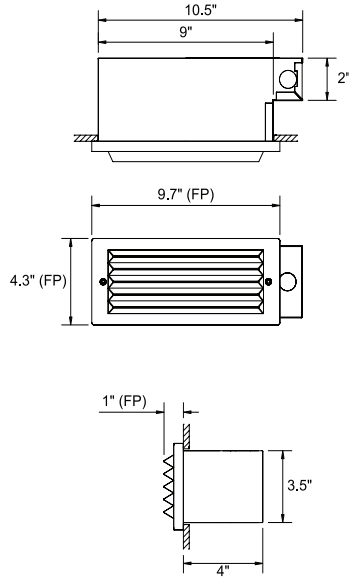

STEPS

HRCL - wall mount

SIZES

Small = 10.5" x 4.3"

Large = 10.5" x 5.3"

MOUNTING

Recessed wall

COLOR

Textured or smooth polyester powder coat finishes

RAL colors optional

SMALL

HID

LARGE

Although PACE has prepared the information contained in this document with all due care, PACE does not warrant or represent that the information is free from errors or omission. Whilst the information is considered to be true and correct at the date of publication, changes in circumstances after the time of publication may impact on the accuracy of the information. The information may change without notice and PACE is not in any way liable for the accuracy of any information printed and stored or in any way interpreted or used.

In the interest of product improvement, Pace reserves the right to make technical and product specification changes without notice. Consult factory for voltage and other lamp options.