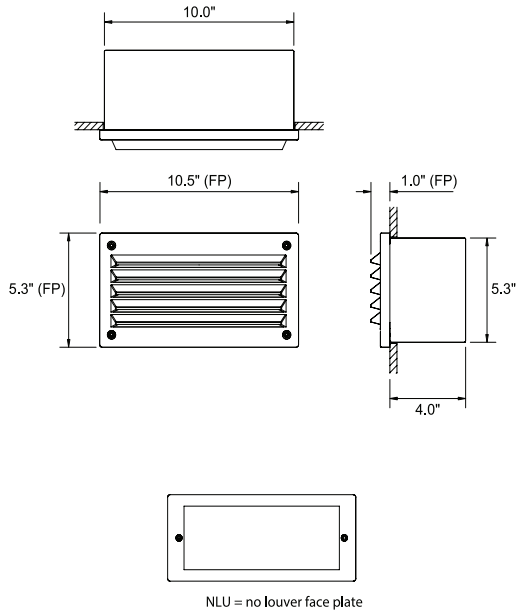

LARGE

Although PACE has prepared the information contained in this document with all due care, PACE does not warrant or represent that the information is free from errors or omission. Whilst the information is considered to be true and correct at the date of publication, changes in circumstances after the time of publication may impact on the accuracy of the information. The information may change without notice and PACE is not in any way liable for the accuracy of any information printed and stored or in any way interpreted or used.

In the interest of product improvement, Pace reserves the right to make technical and product specification changes without notice. Consult factory for voltage and other lamp options.