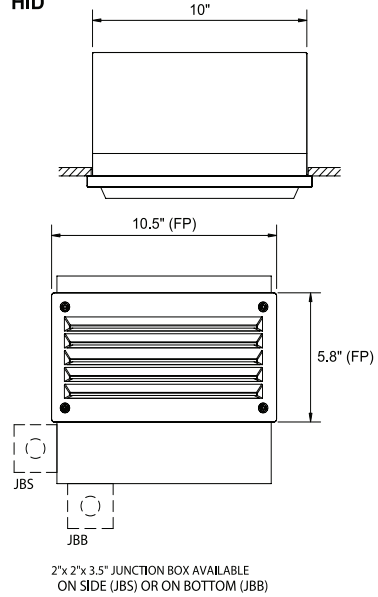

STEPS

HRCL - wall mount

SIZES

Small = 10.5" x 4.3"

Large = 10.5" x 5.3"

MOUNTING

Recessed wall

COLOR

Textured or smooth polyester powder coat finishes

RAL colors optional

SMALL

HID

LARGE

Although PACE has prepared the information contained in this document with all due care, PACE does not warrant or represent that the information is free from errors or omission. Whilst the information is considered to be true and correct at the date of publication, changes in circumstances after the time of publication may impact on the accuracy of the information. The information may change without notice and PACE is not in any way liable for the accuracy of any information printed and stored or in any way interpreted or used.

In the interest of product improvement, Pace reserves the right to make technical and product specification changes without notice. Consult factory for voltage and other lamp options.