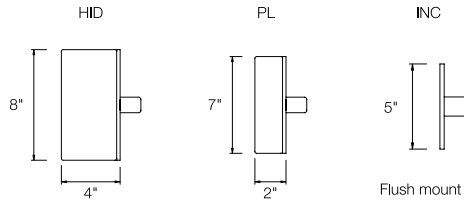

## IOIL - Wall Mount

**SIZES**  
8" and 12"

**MOUNTING**  
Wall

**COLOR**  
Textured Aluminum  
Textured Black  
Textured Bronze  
Textured White