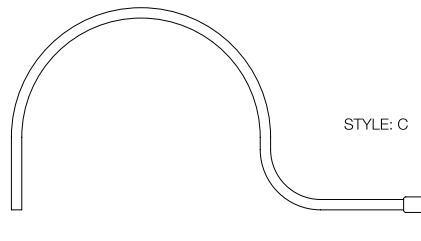

Although PACE has prepared the information contained in this document with all due care, PACE does not warrant or represent that the information is free from errors or omission. Whilst the information is considered to be true and correct at the date of publication, changes in circumstances after the time of publication may impact on the accuracy of the information. The information may change without notice and PACE is not in any way liable for the accuracy of any information printed and stored or in any way interpreted or used.

In the interest of product improvement, Pace reserves the right to make technical and product specification changes without notice. Consult factory for voltage and other lamp options.