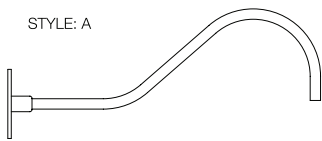

Although PACE has prepared the information contained in this document with all due care, PACE does not warrant or represent that the information is free from errors or omission. Whilst the information is considered to be true and correct at the date of publication, changes in circumstances after the time of publication may impact on the accuracy of the information. The information may change without notice and PACE is not in any way liable for the accuracy of any information printed and stored or in any way interpreted or used.

In the interest of product improvement, Pace reserves the right to make technical and product specification changes without notice. Consult factory for voltage and other lamp options.