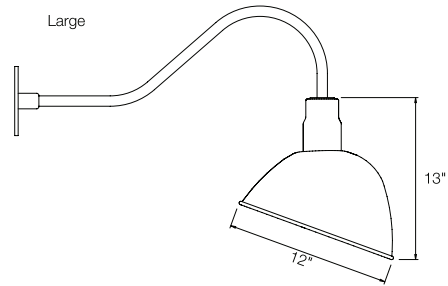

## IOIL - Wall Mount

**SIZES**  
8" and 12"

**MOUNTING**  
Wall

**COLOR**  
Textured Aluminum  
Textured Black  
Textured Bronze  
Textured White