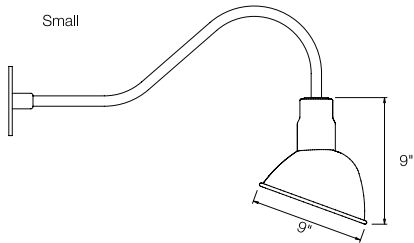

## IOIL - Wall Mount

**SIZES**  
8" and 12"

**MOUNTING**  
Wall

**COLOR**  
Textured Aluminum  
Textured Black  
Textured Bronze  
Textured White