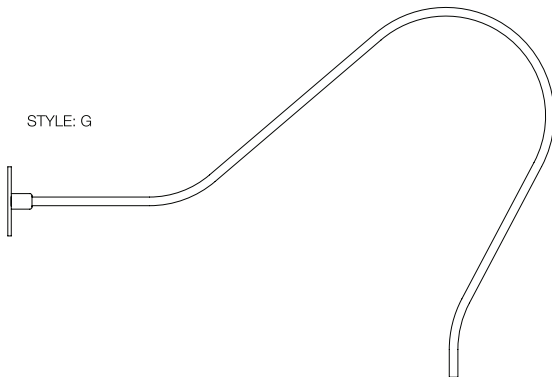

Although PACE has prepared the information contained in this document with all due care, PACE does not warrant or represent that the information is free from errors or omission. Whilst the information is considered to be true and correct at the date of publication, changes in circumstances after the time of publication may impact on the accuracy of the information. The information may change without notice and PACE is not in any way liable for the accuracy of any information printed and stored or in any way interpreted or used.

In the interest of product improvement, Pace reserves the right to make technical and product specification changes without notice. Consult factory for voltage and other lamp options.