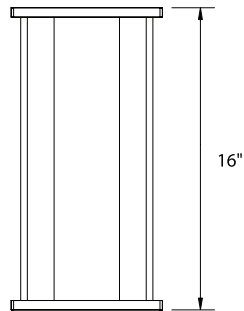

PACE
ILLUMINATION

TESSERA

TESS - Wall Mount

SIZES

8" square standard
3 Standard lengths

MOUNTING

Wall Mount

COLOR

Textured or smooth polyester powder coat finishes
RAL colors available

SMALL

MEDIUM

LARGE

Although PACE has prepared the information contained in this document with all due care, PACE does not warrant or represent that the information is free from errors or omission. Whilst the information is considered to be true and correct at the date of publication, changes in circumstances after the time of publication may impact on the accuracy of the information. The information may change without notice and PACE is not in any way liable for the accuracy of any information printed and stored or in any way interpreted or used.

In the interest of product improvement, Pace reserves the right to make technical and product specification changes without notice. Consult factory for voltage and other lamp options.