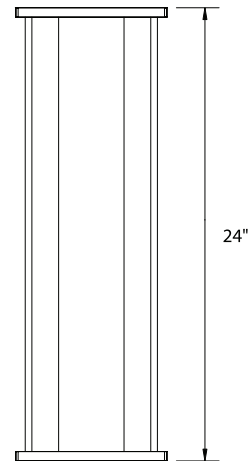

LARGE

Although PACE has prepared the information contained in this document with all due care, PACE does not warrant or represent that the information is free from errors or omission. Whilst the information is considered to be true and correct at the date of publication, changes in circumstances after the time of publication may impact on the accuracy of the information. The information may change without notice and PACE is not in any way liable for the accuracy of any information printed and stored or in any way interpreted or used.

In the interest of product improvement, Pace reserves the right to make technical and product specification changes without notice. Consult factory for voltage and other lamp options.