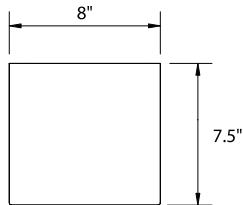

PACE
ILLUMINATION

TESSERA

TESS - Wall Mount

SIZES

8" square standard
3 Standard lengths

MOUNTING

Wall Mount

COLOR

Textured or smooth polyester powder coat finishes
RAL colors available

SMALL

MEDIUM

LARGE

Although PACE has prepared the information contained in this document with all due care, PACE does not warrant or represent that the information is free from errors or omission. Whilst the information is considered to be true and correct at the date of publication, changes in circumstances after the time of publication may impact on the accuracy of the information. The information may change without notice and PACE is not in any way liable for the accuracy of any information printed and stored or in any way interpreted or used.

In the interest of product improvement, Pace reserves the right to make technical and product specification changes without notice. Consult factory for voltage and other lamp options.