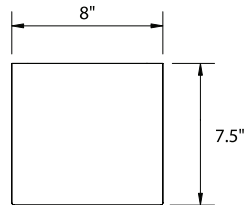

PACE
ILLUMINATION

TESSERA

TESS - Wall Mount

SIZES

8" square standard
3 Standard lengths

MOUNTING

Wall Mount

COLOR

Textured or smooth polyester powder coat finishes
RAL colors available

SMALL

MEDIUM

LARGE

Although PACE has prepared the information contained in this document with all due care, PACE does not warrant or represent that the information is free from errors or omission. Whilst the information is considered to be true and correct at the date of publication, changes in circumstances after the time of publication may impact on the accuracy of the information. The information may change without notice and PACE is not in any way liable for the accuracy of any information printed and stored or in any way interpreted or used.

In the interest of product improvement, Pace reserves the right to make technical and product specification changes without notice. Consult factory for voltage and other lamp options.