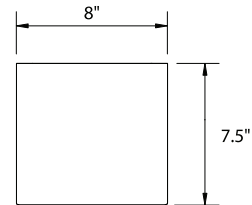

PACE
ILLUMINATION

TESSERA

TESS - Wall Mount

SIZES

8" square standard
3 Standard lengths

MOUNTING

Wall Mount

COLOR

Textured or smooth polyester powder coat finishes
RAL colors available

SMALL

MEDIUM

LARGE

Although PACE has prepared the information contained in this document with all due care, PACE does not warrant or represent that the information is free from errors or omission. Whilst the information is considered to be true and correct at the date of publication, changes in circumstances after the time of publication may impact on the accuracy of the information. The information may change without notice and PACE is not in any way liable for the accuracy of any information printed and stored or in any way interpreted or used.

In the interest of product improvement, Pace reserves the right to make technical and product specification changes without notice. Consult factory for voltage and other lamp options.