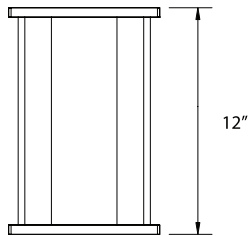

PACE
ILLUMINATION

TESSERA

TESS - Wall Mount

SIZES

8" square standard
3 Standard lengths

MOUNTING

Wall Mount

COLOR

Textured or smooth polyester powder coat finishes
RAL colors available

SMALL

MEDIUM

LARGE

Although PACE has prepared the information contained in this document with all due care, PACE does not warrant or represent that the information is free from errors or omission. Whilst the information is considered to be true and correct at the date of publication, changes in circumstances after the time of publication may impact on the accuracy of the information. The information may change without notice and PACE is not in any way liable for the accuracy of any information printed and stored or in any way interpreted or used.

In the interest of product improvement, Pace reserves the right to make technical and product specification changes without notice. Consult factory for voltage and other lamp options.